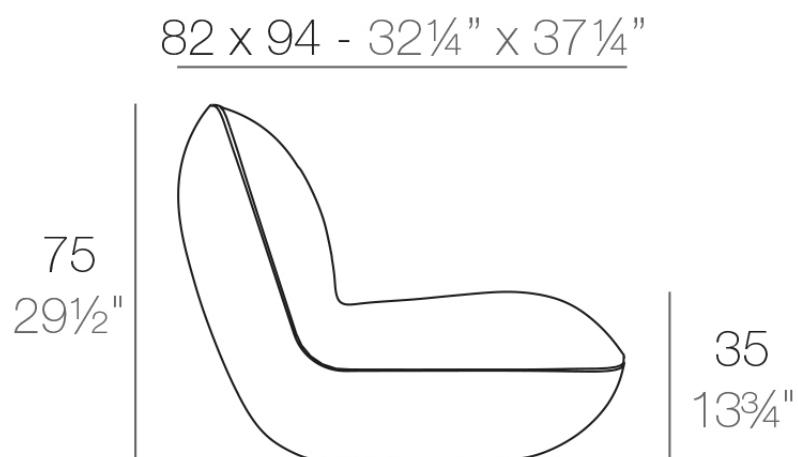

### Description

Made of polyethylene resin by rotational moulding. 100% Recyclable. Item suitable for indoor and outdoor use. Available in different finishes.

Weight: 16 Kg

PILLOW Butaca  
PILLOW Lounge Chair