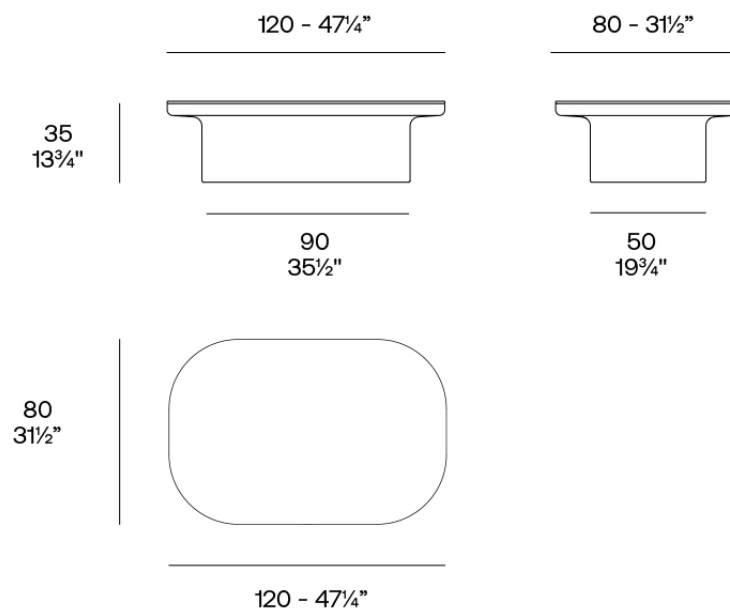

Weight: 16 Kg

Luna. Mesa
Luna. Table
54854

Finishes

finishes

BASIC

Ref. 54854

ice

notte blue