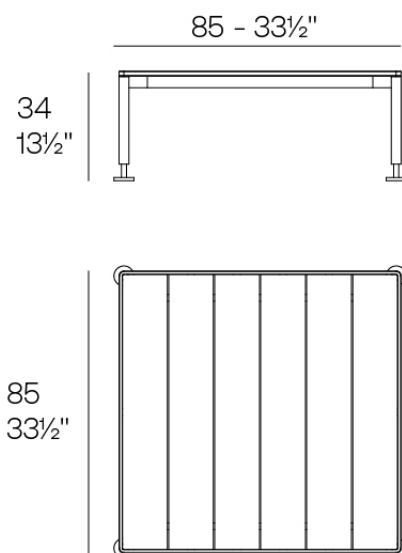

Info

Description

The low table in the collection stands out for its aluminium structure, which makes it lightweight and sturdy, ideal for outdoor use. The surface is made of HPL sheets, a durable and easy to maintain material.

The polished aluminium legs add a touch of elegance and shine. Available in a wide variety of colours for both the aluminium frame and the HPL surface.

Weight: 31.91 Kg

HAMPTONS Mesa Baja 85x85x34
HAMPTONS Low Table 33 1/2"x33 1/2"x13 1/2"