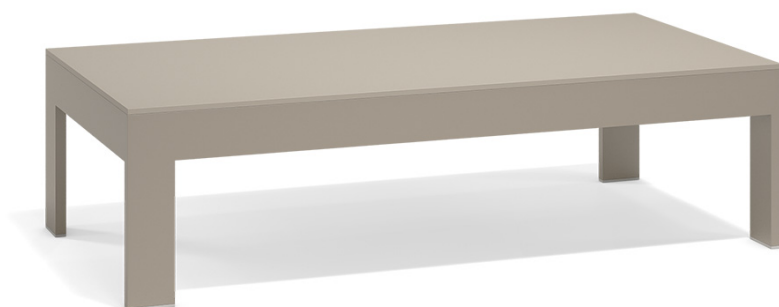

Posidonia coffee table 60x100x40

by Ramón Esteve

Posidonia, the new collection of **designer outdoor furniture** is capable of creating an atmosphere of serenity and balance, awakening the user's sensibility and inviting them to enjoy every moment.

Info

Description

Weight: 20.15 Kg

Finishes

finishes

ALUMINIUM

Ref. 54764

white

green

blue

gray

anthracite

black

ocean

Lacquered aluminium profile.