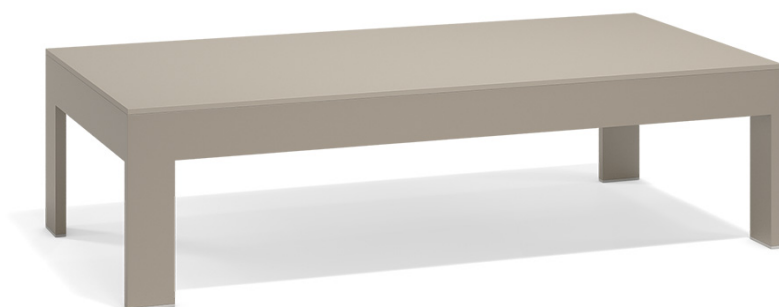

## Posidonia coffee table 60x100x40

by Ramón Esteve

Posidonia, the new collection of **designer outdoor furniture** is capable of creating an atmosphere of serenity and balance, awakening the user's sensibility and inviting them to enjoy every moment.

### Description

Weight: 20.15 Kg