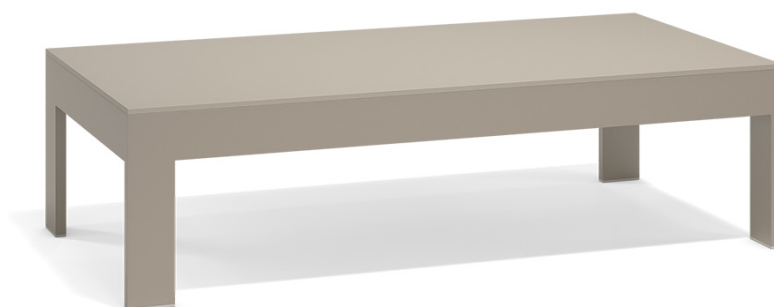

Posidonia coffee table 60x100x33

by Ramón Esteve

Posidonia, the new collection of **designer outdoor furniture** is capable of creating an atmosphere of serenity and balance, awakening the user's sensibility and inviting them to enjoy every moment.

Info

Description

Weight: 20.15 Kg

Finishes

finishes

ALUMINIUM

Ref. 54763

white

green

blue

gray

anthracite

black

ocean

Lacquered aluminium profile.