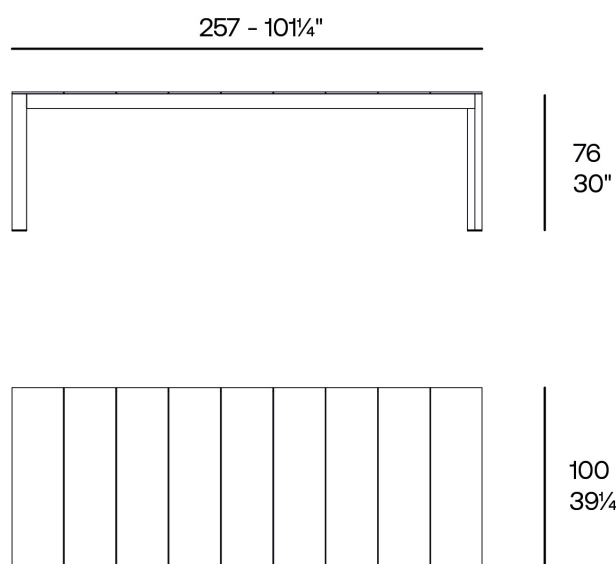

## Posidonia dining table 100x250x76

by Ramón Esteve

Posidonia, the new collection of **designer outdoor furniture** is capable of creating an atmosphere of serenity and balance, awakening the user's sensibility and inviting them to enjoy every moment.

### Description

Weight: 44.99 Kg

POSIDONIA Mesa Comedor 257x100x76  
POSIDONIA Dining Table 10 $\frac{1}{4}$ "x39 $\frac{1}{4}$ "x30"