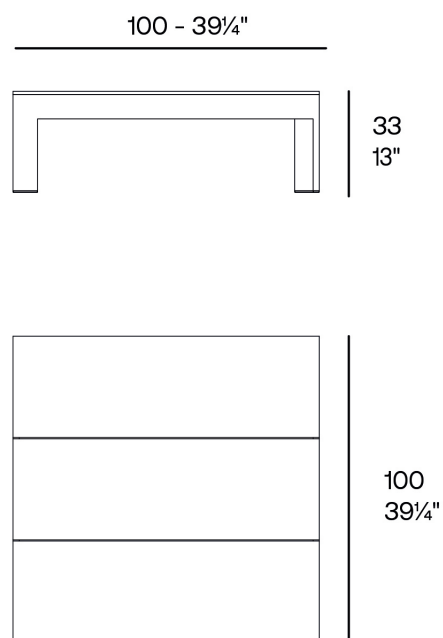

## Posidonia low table 100x100x33

by Ramón Esteve

Posidonia, the new collection of **designer outdoor furniture** is capable of creating an atmosphere of serenity and balance, awakening the user's sensibility and inviting them to enjoy every moment.

### Description

Weight: 17.36 Kg

POSIDONIA Mesa 100x100x33  
POSIDONIA Table 39<sup>1</sup>/<sub>4</sub>"x39<sup>1</sup>/<sub>4</sub>"x13"