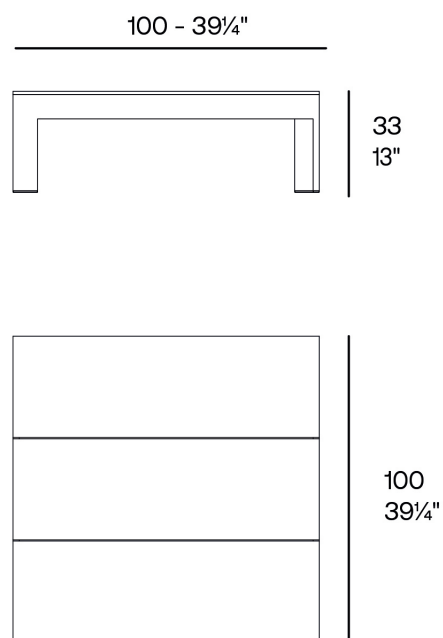

## Posidonia low table 100x100x33

by Ramón Esteve

Posidonia, the new collection of **designer outdoor furniture** is capable of creating an atmosphere of serenity and balance, awakening the user's sensibility and inviting them to enjoy every moment.

### Description

Weight: 17.36 Kg

POSIDONIA Mesa 100x100x33  
POSIDONIA Table 39 1/4"x39 1/4"x13"