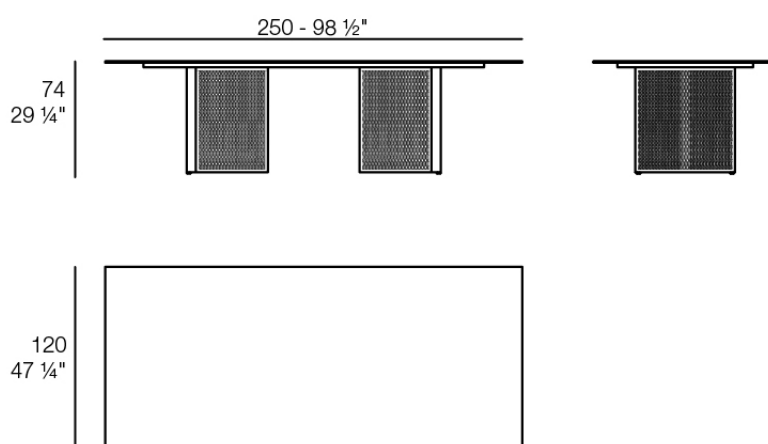

Info

Description

Weight: 68 Kg

THE FACTORY Mesa Comedor 250x120
THE FACTORY Dining Table 98 1/2"x 47 1/4"

Finishes

finishes

ALUMINIUM

Ref. 54627