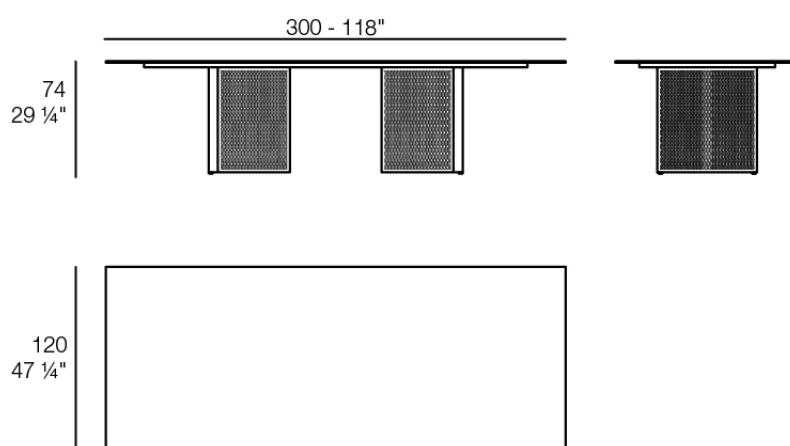

Info

Description

Weight: 75 Kg

THE FACTORY Mesa Comedor 300x120
THE FACTORY Dining Table 118"x 47 1/4"

Finishes

finishes

ALUMINIUM

Ref. 54619