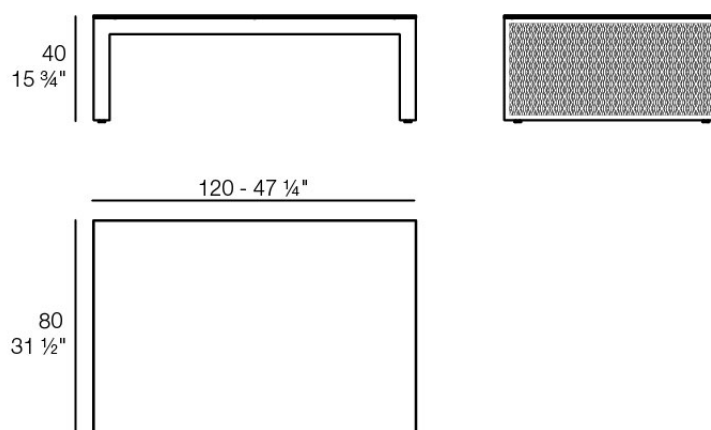

### Description

Composing of an aluminum profile and deployed mesh, all materials and components are resistant to extreme weather conditions. Available in different finishes.

Weight: 11.26 Kg

THE FACTORY Mesa Baja 120x80  
THE FACTORY Low Table 47 1/4 x 31 1/2