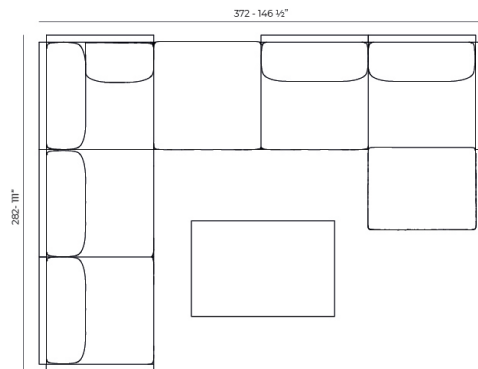

Combinations