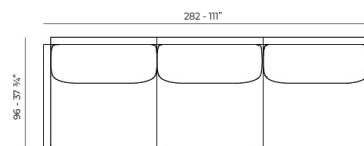

Combinations