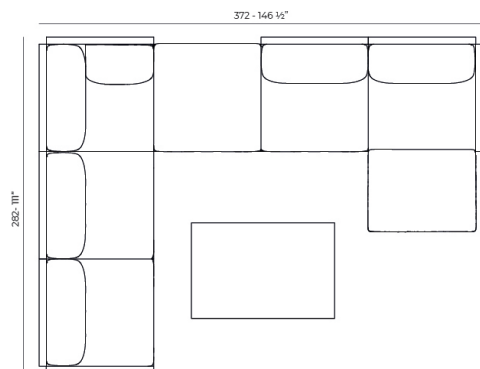

Combinations