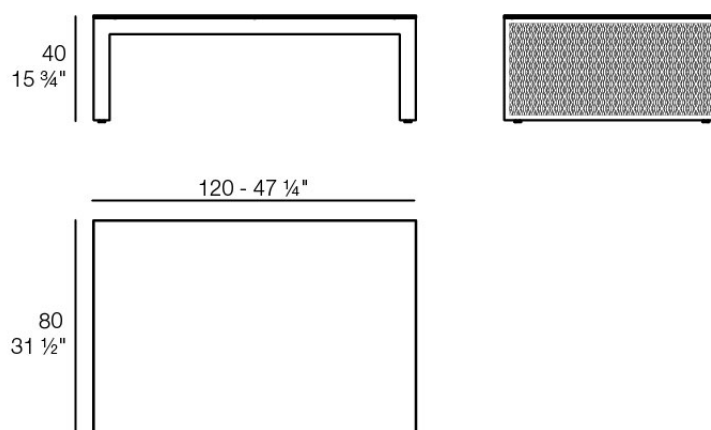

### Description

Composing of an aluminum profile and deployed mesh, all materials and components are resistant to extreme weather conditions. Available in different finishes.

Weight: 11.26 Kg

THE FACTORY Mesa Baja 120x80  
THE FACTORY Low Table 47¼x 31½