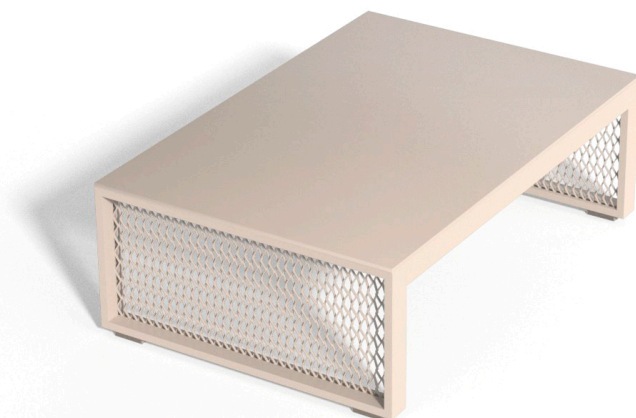

## The factory coffee table 120x80x40

by Ramón Esteve

Vondom's The Factory collection, designed by Ramón Esteve, is inspired by the cast-iron architecture of New York. This collection combines an industrial aesthetic with modern comfort, offering a selection of furniture that brings character and sophistication to any outdoor space.

### Description

Composing of an aluminum profile and deployed mesh, all materials and components are resistant to extreme weather conditions. Available in different finishes.

Weight: 11.26 Kg

THE FACTORY Mesa Baja 120x80  
THE FACTORY Low Table 47¼x 31½