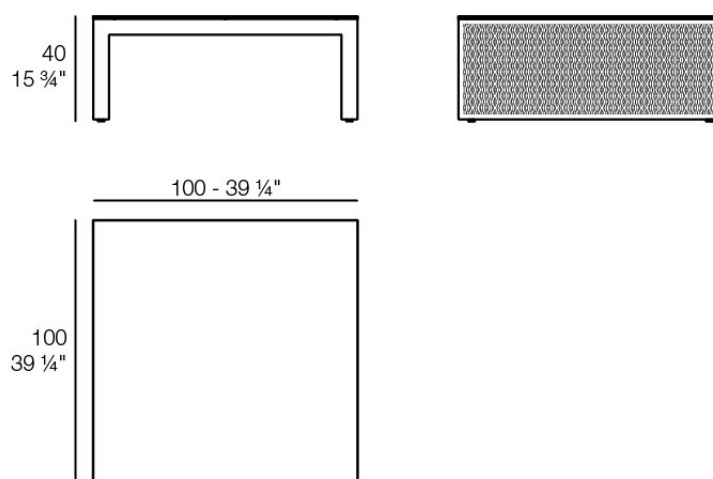

Info

Description

Composing of an aluminum profile and deployed mesh, all materials and components are resistant to extreme weather conditions. Available in different finishes.

Weight: 8.76 Kg

THE FACTORY Mesa Baja 100x100
THE FACTORY Low Table 39 1/4"x 39 1/4"