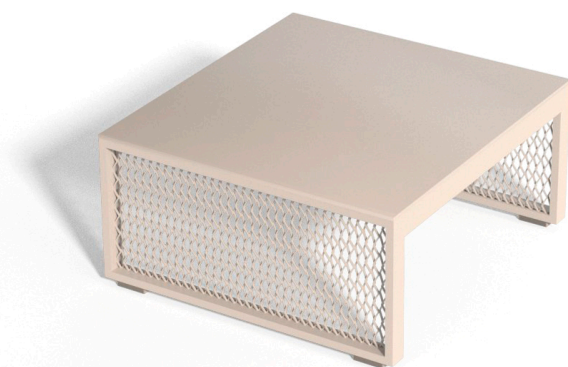

The factory coffee table 100x100x40

by Ramón Esteve

Vondom's The Factory collection, designed by Ramón Esteve, is inspired by the cast-iron architecture of New York. This collection combines an industrial aesthetic with modern comfort, offering a selection of furniture that brings character and sophistication to any outdoor space.

Info

Description

Composing of an aluminum profile and deployed mesh, all materials and components are resistant to extreme weather conditions. Available in different finishes.

Weight: 8.76 Kg

THE FACTORY Mesa Baja 100x100
THE FACTORY Low Table 39 1/4"x 39 1/4"