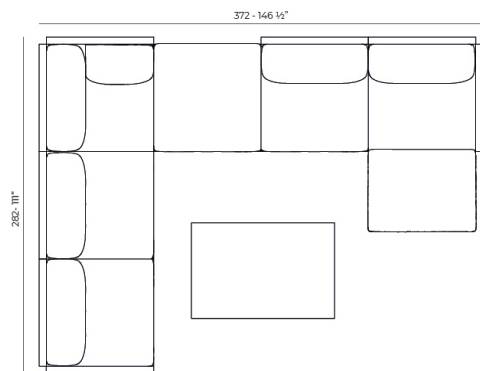

Combinations