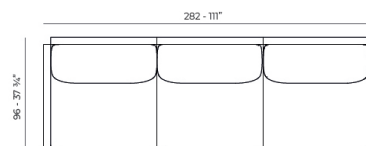

Combinations