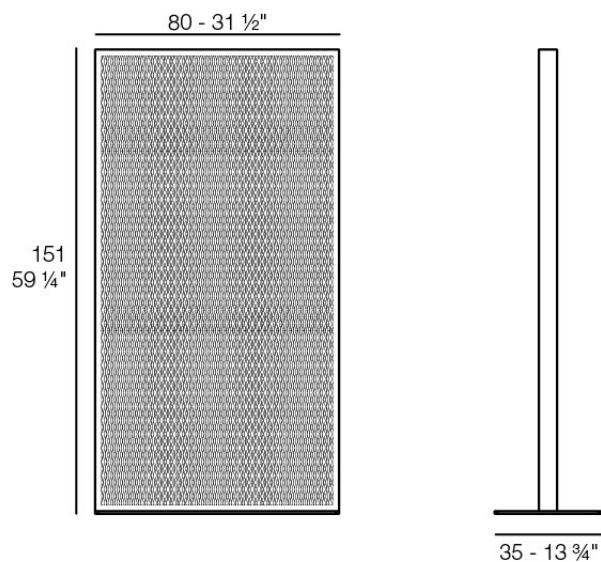

The factory area divider 80x150

by Ramón Esteve

Vondom's The Factory collection, designed by Ramón Esteve, is inspired by the cast-iron architecture of New York. This collection combines an industrial aesthetic with modern comfort, offering a selection of furniture that brings character and sophistication to any outdoor space.

Info

Description

Space divider made with an aluminum profile and deployed mesh, all materials and components are resistant to extreme weather conditions. Available in different finishes.

Weight: 26.05 Kg

THE FACTORY Separador de Ambientes 80x150
THE FACTORY Room Divider 31 1/2"x 59 1/4"

Finishes

finishes

ALUMINIUM

Ref. 54613

white

smoked

ecru