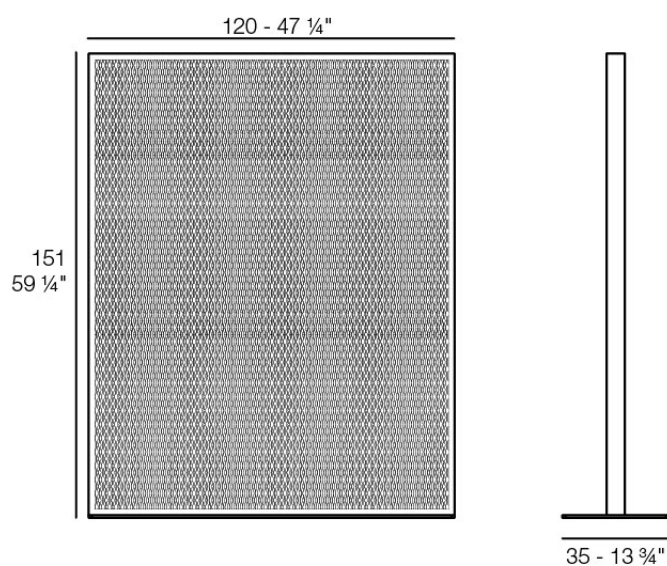

### Description

Space divider made with an aluminum profile and deployed mesh, all materials and components are resistant to extreme weather conditions. Available in different finishes.

Weight: 30.06 Kg

THE FACTORY Separador de Ambientes 120x150  
THE FACTORY Room Divider 47 1/4"x 59 1/4"