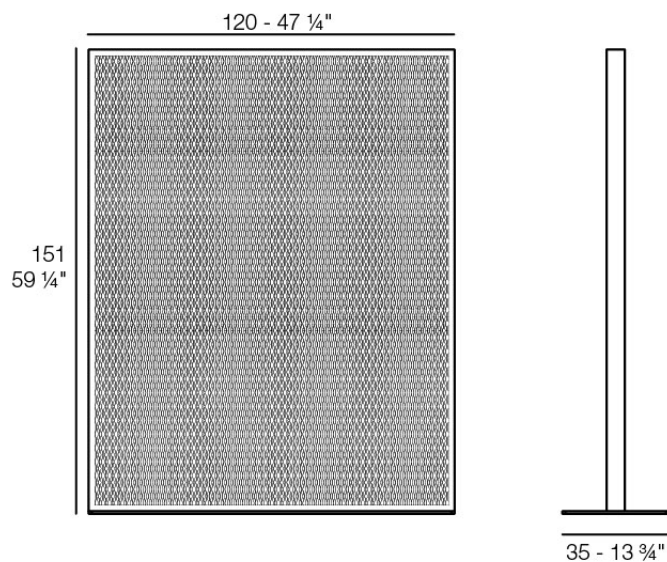

The factory area divider 120x150

by Ramón Esteve

Vondom's The Factory collection, designed by Ramón Esteve, is inspired by the cast-iron architecture of New York. This collection combines an industrial aesthetic with modern comfort, offering a selection of furniture that brings character and sophistication to any outdoor space.

Info

Description

Space divider made with an aluminum profile and deployed mesh, all materials and components are resistant to extreme weather conditions. Available in different finishes.

Weight: 30.06 Kg

THE FACTORY Separador de Ambientes 120x150
THE FACTORY Room Divider 47 1/4"x 59 1/4"

Finishes

finishes

ALUMINIUM

Ref. 54611

white

smoked

ecru