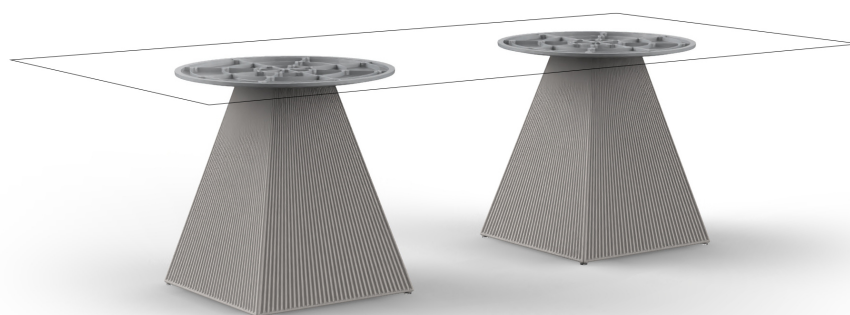

## Gatsby doble bas 60x60x73cms70

by Ramón Esteve

The Gatsby collection, designed by Ramón Esteve, evokes the elegance and glamour of Art Deco, reminding us of the Roaring Twenties. Inspired by the bonanza, parties and excesses of that era, Gatsby combines intricate design with extraordinary simplicity, reflecting the American dream.

### Description

Weight: 24.8 Kg

GATSEY Mesa Doble Base Cuadrada 188x60cm 570  
GATSEY Square Double Base Table 188x60cm 570  
ref. 54471

TABLE TOP - SOBRE

260X129 cm  
102 3/4" x 50 3/4"