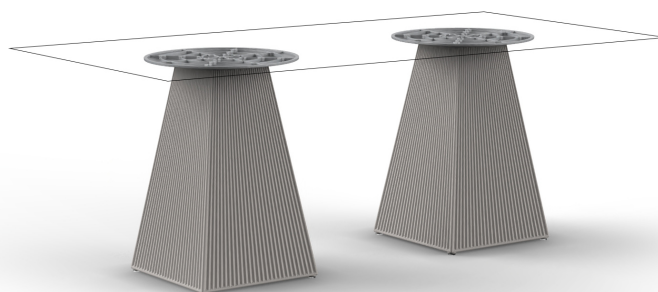

Gatsby doble_bas 45x45x73cms50

by Ramón Esteve

The Gatsby collection, designed by Ramón Esteve, evokes the elegance and glamour of Art Deco, reminding us of the Roaring Twenties. Inspired by the bonanza, parties and excesses of that era, Gatsby combines intricate design with extraordinary simplicity, reflecting the American dream.

Info

Description

Weight: 19 Kg

GATSBY Mesa Doble Base Cuadrada 145x45cm S50
GATSBY Square Double Base Table 145x45cm S50
ref. 54470

TABLE TOP - SOBRE

Finishes

finishes

BASIC

Ref. 54470

white 2001

ecru 2003

tortora 2004

cream 2017

camel 2020

clay 2022

garnet 2015

ice 2101

Matt Polyethylene