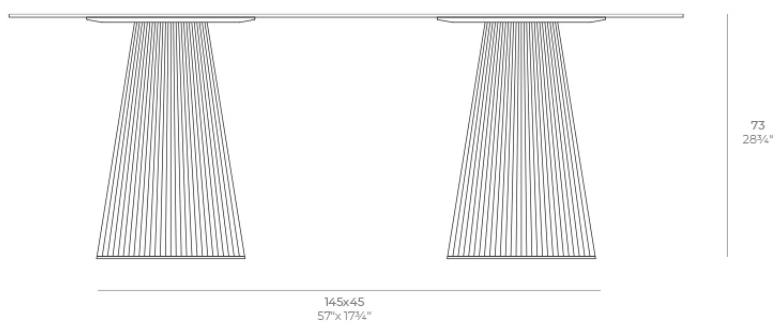

Gatsby doble_bas 45x45x73cms50

by Ramón Esteve

The Gatsby collection, designed by Ramón Esteve, evokes the elegance and glamour of Art Deco, reminding us of the Roaring Twenties. Inspired by the bonanza, parties and excesses of that era, Gatsby combines intricate design with extraordinary simplicity, reflecting the American dream.

Info

Description

Weight: 19 Kg

GATSBY Mesa Doble Base Cuadrada 145x45cm S50
GATSBY Square Double Base Table 145x45cm S50
ref. 54470

TABLE TOP - SOBRE

Finishes

finishes

BASIC