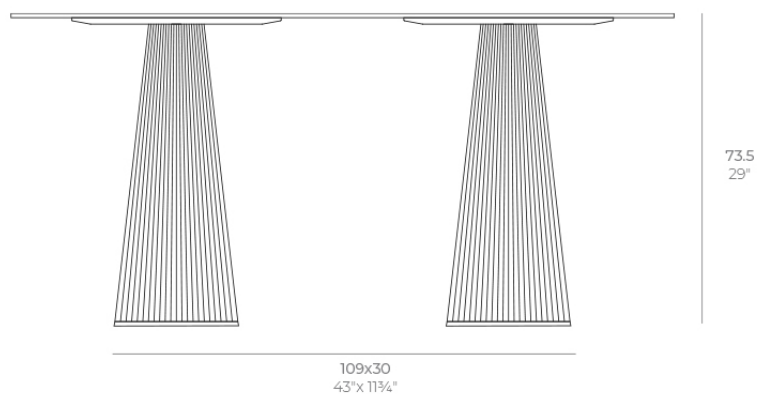

Gatsby doble bas 30x30x73cms50

by Ramón Esteve

The Gatsby collection, designed by Ramón Esteve, evokes the elegance and glamour of Art Deco, reminding us of the Roaring Twenties. Inspired by the bonanza, parties and excesses of that era, Gatsby combines intricate design with extraordinary simplicity, reflecting the American dream.

Info

Description

Weight: 12 Kg

GATSBY Mesa Doble Base Cuadrada 109x30cm S50
GATSBY Square Double Base Table 109x30cm S50
ref. 54469

TABLE TOP - SOBRE

158X79 cm
62 3/4''x 31''

Finishes

finishes