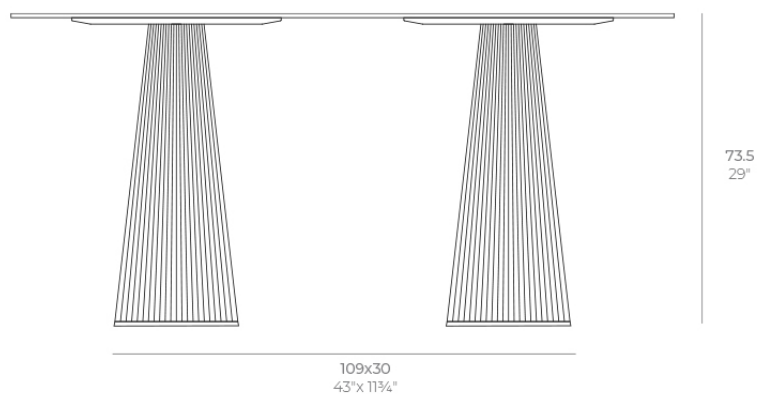

Gatsby doble bas 30x30x73cms50

by Ramón Esteve

The Gatsby collection, designed by Ramón Esteve, evokes the elegance and glamour of Art Deco, reminding us of the Roaring Twenties. Inspired by the bonanza, parties and excesses of that era, Gatsby combines intricate design with extraordinary simplicity, reflecting the American dream.

Info

Description

Weight: 12 Kg

GATSBY Mesa Doble Base Cuadrada 109x30cm S50
GATSBY Square Double Base Table 109x30cm S50
ref. 54469

TABLE TOP - SOBRE

158X79 cm
62 1/4"x 31"

Finishes

finishes