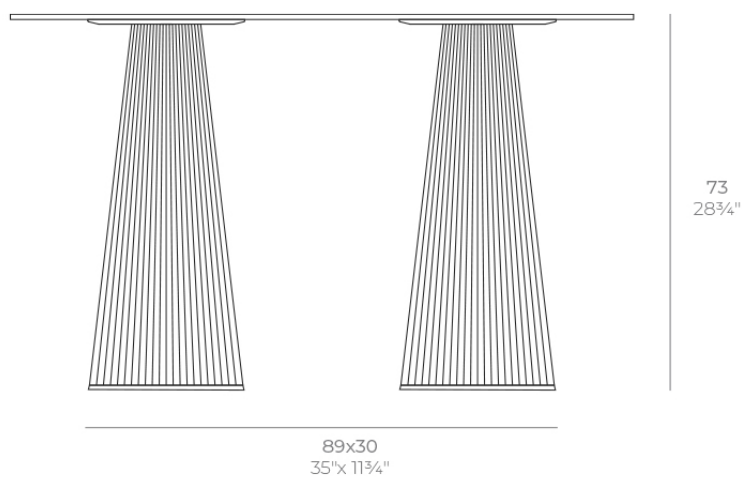

Gatsby doble bas 30x30x73cms30

by Ramón Esteve

The Gatsby collection, designed by Ramón Esteve, evokes the elegance and glamour of Art Deco, reminding us of the Roaring Twenties. Inspired by the bonanza, parties and excesses of that era, Gatsby combines intricate design with extraordinary simplicity, reflecting the American dream.

Info

Description

Weight: 12 Kg

GATSBY Mesa Doble Base Cuadrada 89x30cm S30
GATSBY Square Double Base Table 89x30cm S30
ref. 54468

TABLE TOP - SOBRE

 119X69 cm
46³/₄"x 27¹/₄"

Finishes

finishes