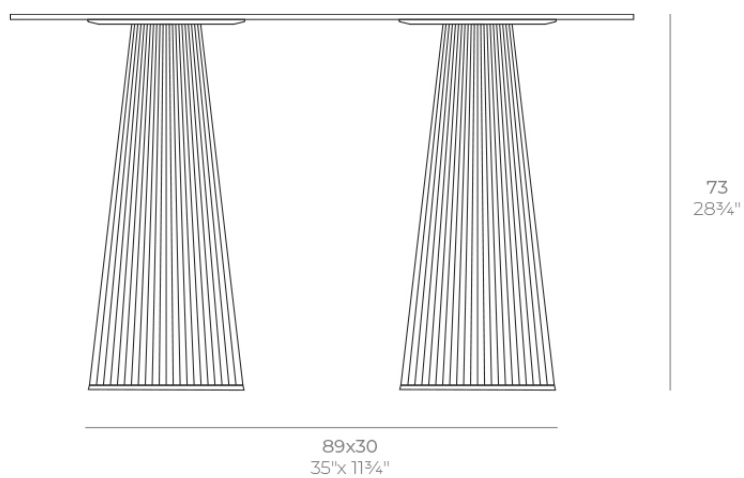

Gatsby doble bas 30x30x73cms30

by Ramón Esteve

The Gatsby collection, designed by Ramón Esteve, evokes the elegance and glamour of Art Deco, reminding us of the Roaring Twenties. Inspired by the bonanza, parties and excesses of that era, Gatsby combines intricate design with extraordinary simplicity, reflecting the American dream.

Info

Description

Weight: 12 Kg

GATSBY Mesa Doble Base Cuadrada 89x30cm S30
GATSBY Square Double Base Table 89x30cm S30
ref. 54468

TABLE TOP - SOBRE

119X69 cm
46³/₄"x 27¹/₄"

Finishes

finishes