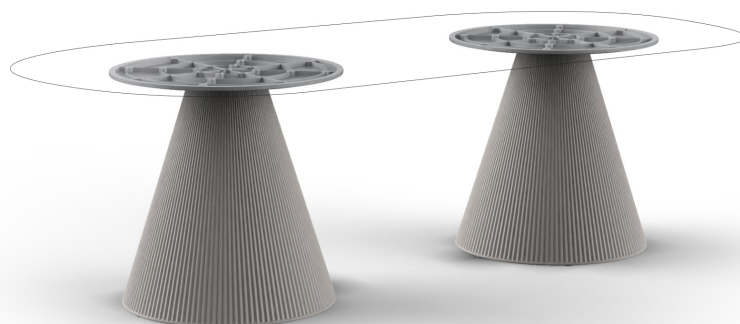

Gatsby doble_base ø65x73cm s70

by Ramón Esteve

The Gatsby collection, designed by Ramón Esteve, evokes the elegance and glamour of Art Deco, reminding us of the Roaring Twenties. Inspired by the bonanza, parties and excesses of that era, Gatsby combines intricate design with extraordinary simplicity, reflecting the American dream.

Info

Description

Weight: 16 Kg

GATSBY Mesa Doble Base Redonda 194x65cm S70
GATSBY Round Double Base Table 194x65cm S70
REF. 54467

TABLE TOP - SOBRE

260X129 cm
102 3/4" x 50 3/4"

Finishes

finishes

BASIC

Ref. 54467

white 2001

ecru 2003

tortora 2004

cream 2017

camel 2020

clay 2022

cream granite

ice 2101

Matt Polyethylene

Ambients