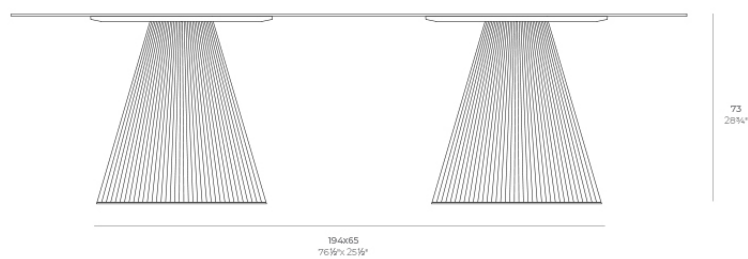

Info

Description

Weight: 16 Kg

TABLE TOP - SOBRE

260X129 cm
102 3/4" x 50 3/4"