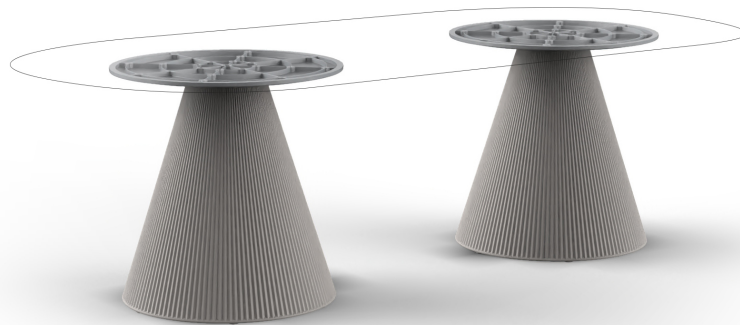

Gatsby doble_base ø65x73cm s70

by Ramón Esteve

The Gatsby collection, designed by Ramón Esteve, evokes the elegance and glamour of Art Deco, reminding us of the Roaring Twenties. Inspired by the bonanza, parties and excesses of that era, Gatsby combines intricate design with extraordinary simplicity, reflecting the American dream.

Info

Description

Weight: 16 Kg

GATSBY Mesa Doble Base Redonda 194x65cm S70
GATSBY Round Double Base Table 194x65cm S70
REF. 54467

TABLE TOP - SOBRE

260X129 cm
102 3/4" x 50 3/4"

Finishes

finishes

ecru

beige

Matt Polyethylene

Ambients