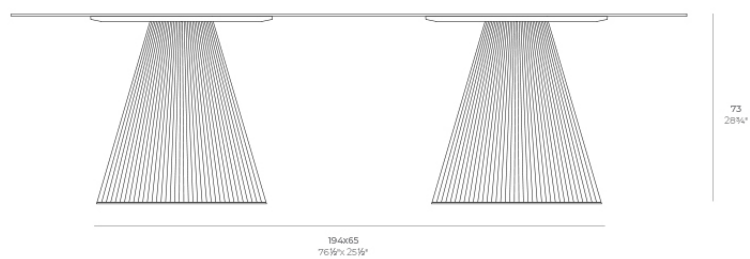

Info

Description

Weight: 16 Kg

TABLE TOP - SOBRE

260X129 cm
102 3/4 x 50 3/4"