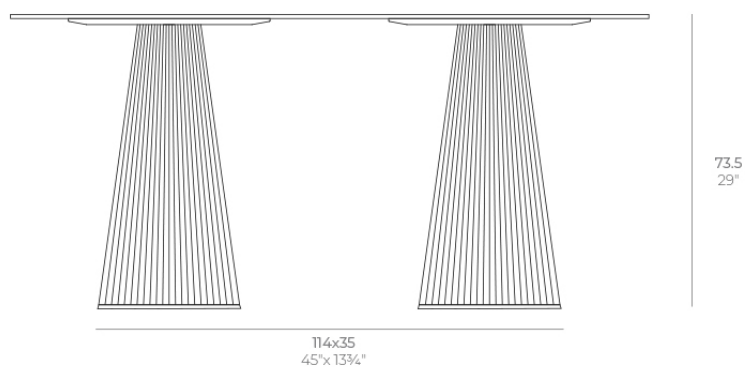

## Gatsby doble\_base ø35x73cm s50

by Ramón Esteve

The Gatsby collection, designed by Ramón Esteve, evokes the elegance and glamour of Art Deco, reminding us of the Roaring Twenties. Inspired by the bonanza, parties and excesses of that era, Gatsby combines intricate design with extraordinary simplicity, reflecting the American dream.

### Description

Weight: 8.4 Kg

GATSBY Mesa Doble Base Redonda 114x35cm S50  
GATSBY Round Double Base Table 114x35cm S50  
ref. 54465

TABLE TOP - SOBRE

158X79 cm  
62 1/4" x 31"