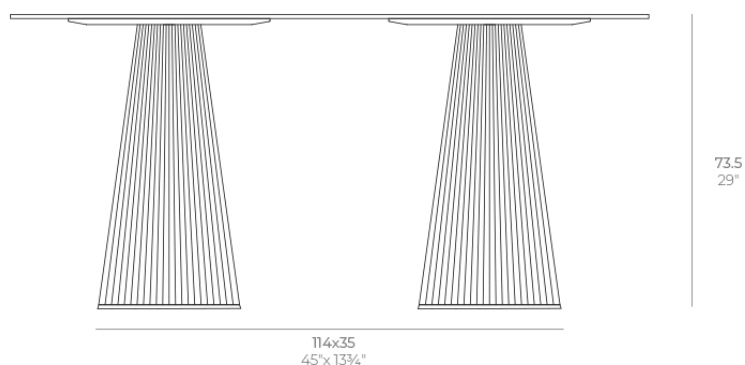

## Gatsby doble\_base ø35x73cm s50

by Ramón Esteve

The Gatsby collection, designed by Ramón Esteve, evokes the elegance and glamour of Art Deco, reminding us of the Roaring Twenties. Inspired by the bonanza, parties and excesses of that era, Gatsby combines intricate design with extraordinary simplicity, reflecting the American dream.

### Description

Weight: 8.4 Kg

GATSBY Mesa Doble Base Redonda 114x35cm S50  
GATSBY Round Double Base Table 114x35cm S50  
ref. 54465

TABLE TOP - SOBRE

158X79 cm  
62 1/4" x 31"