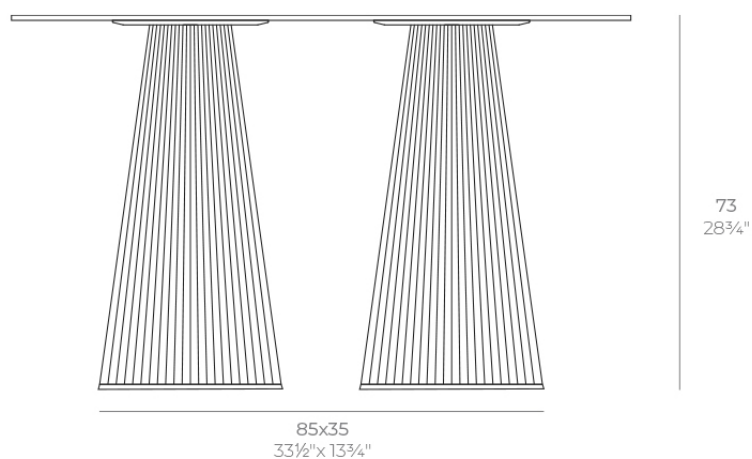

Gatsby doble_base ø35x73cm s30

by Ramón Esteve

The Gatsby collection, designed by Ramón Esteve, evokes the elegance and glamour of Art Deco, reminding us of the Roaring Twenties. Inspired by the bonanza, parties and excesses of that era, Gatsby combines intricate design with extraordinary simplicity, reflecting the American dream.

Info

Description

Weight: 8.4 Kg

GATSBY Mesa Doble Base Redonda 85x35cm S30
GATSBY Round Double Base Table 85x35cm S30
ref. 54464

TABLE TOP - SOBRE

119X69 cm
46³/₄"x 27¹/₄"

Finishes

finishes