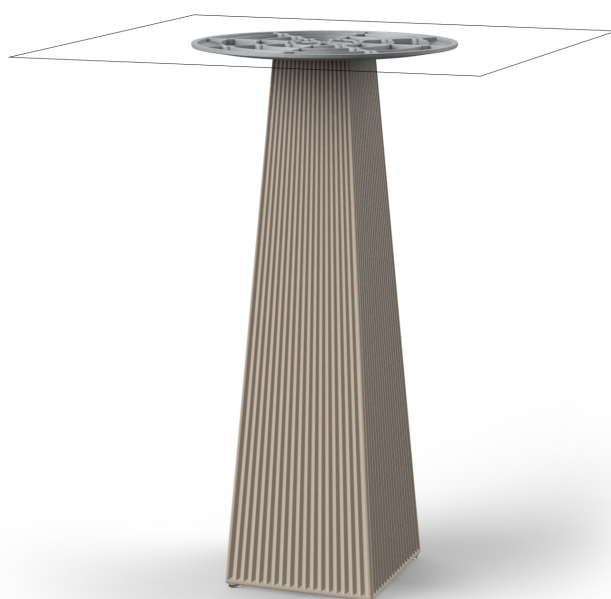

## Gatsby base 30x30x105cm s50

by Ramón Esteve

The Gatsby collection, designed by Ramón Esteve, evokes the elegance and glamour of Art Deco, reminding us of the Roaring Twenties. Inspired by the bonanza, parties and excesses of that era, Gatsby combines intricate design with extraordinary simplicity, reflecting the American dream.

### Description

Weight: 8.4 Kg

GATSBY Mesa Base Cuadrada 30x30x105.5cm S50  
GATSBY Square Base Table 30x30x105.5cm S50  
ref. 54463

TABLE TOP - SOBRE

■ 69 x 69 cm  
27 1/4" x 27 1/4"