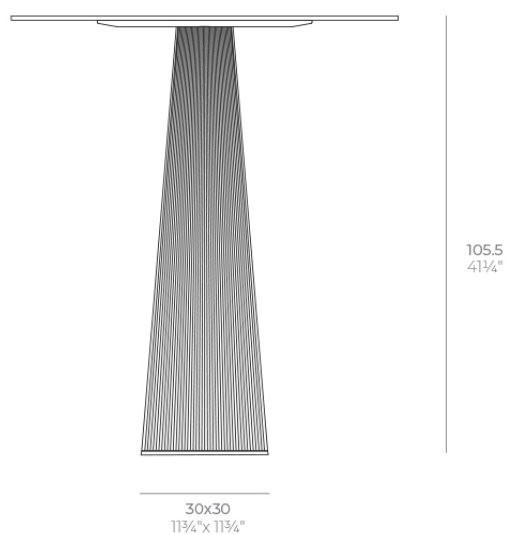

## Gatsby base 30x30x105cm s50

by Ramón Esteve

The Gatsby collection, designed by Ramón Esteve, evokes the elegance and glamour of Art Deco, reminding us of the Roaring Twenties. Inspired by the bonanza, parties and excesses of that era, Gatsby combines intricate design with extraordinary simplicity, reflecting the American dream.

### Description

Weight: 8.4 Kg

GATSBY Mesa Base Cuadrada 30x30x105.5cm S50  
GATSBY Square Base Table 30x30x105.5cm S50  
ref. 54463

TABLE TOP - SOBRE

■ 69 x 69 cm  
27 1/4" x 27 1/4"