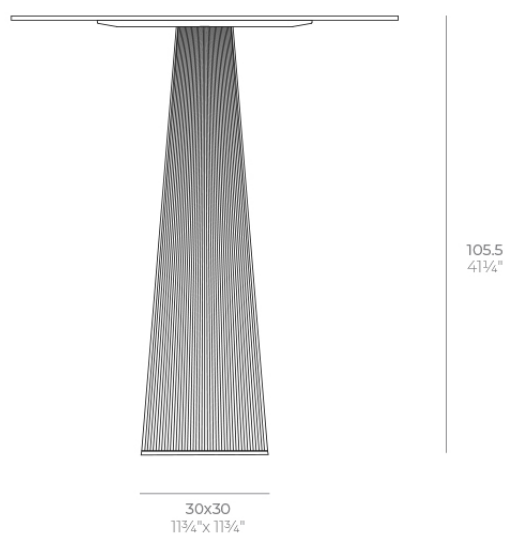

Gatsby base 30x30x105cm s50

by Ramón Esteve

The Gatsby collection, designed by Ramón Esteve, evokes the elegance and glamour of Art Deco, reminding us of the Roaring Twenties. Inspired by the bonanza, parties and excesses of that era, Gatsby combines intricate design with extraordinary simplicity, reflecting the American dream.

Info

Description

Weight: 8.4 Kg

GATSBY Mesa Base Cuadrada 30x30x105.5cm S50
GATSBY Square Base Table 30x30x105.5cm S50
ref. 54463

TABLE TOP - SOBRE

■ 69 x 69 cm
27 1/4" x 27 1/4"

Finishes

finishes