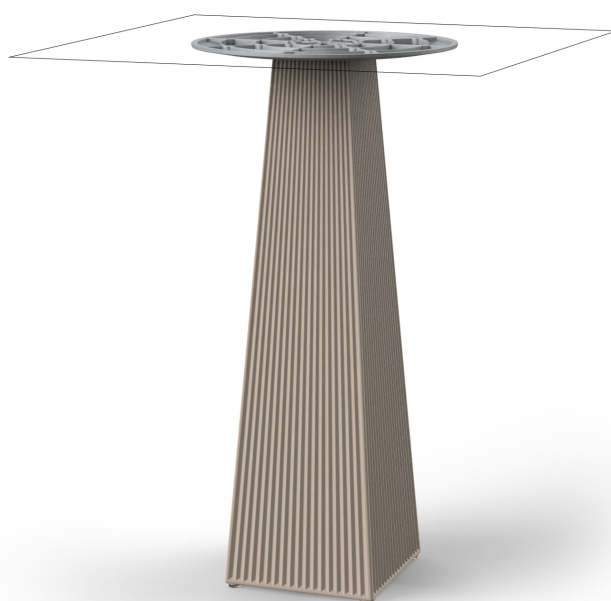

Gatsby base 30x30x105cm s50

by Ramón Esteve

The Gatsby collection, designed by Ramón Esteve, evokes the elegance and glamour of Art Deco, reminding us of the Roaring Twenties. Inspired by the bonanza, parties and excesses of that era, Gatsby combines intricate design with extraordinary simplicity, reflecting the American dream.

Info

Description

Weight: 8.4 Kg

GATSBY Mesa Base Cuadrada 30x30x105.5cm S50
GATSBY Square Base Table 30x30x105.5cm S50
ref. 54463

TABLE TOP - SOBRE

■ 69 x 69 cm
27 1/4" x 27 1/4"

Finishes

finishes

BASIC

Ref. 54463

white 2001

ecru 2003

tortora 2004

cream 2017

camel 2020

clay 2022

cream granite

ice 2101

Matt Polyethylene

Ambients