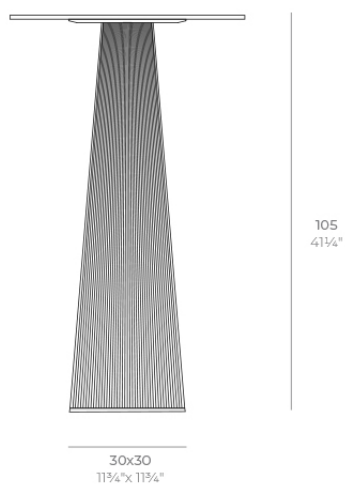

## Gatsby base 30x30x105cm s30

by Ramón Esteve

The Gatsby collection, designed by Ramón Esteve, evokes the elegance and glamour of Art Deco, reminding us of the Roaring Twenties. Inspired by the bonanza, parties and excesses of that era, Gatsby combines intricate design with extraordinary simplicity, reflecting the American dream.

### Description

Weight: 8.4 Kg

GATSBY Mesa Base Cuadrada 30x30x105cm S30  
GATSBY Square Base Table 30x30x105cm S30  
ref. 54462

TABLE TOP - SOBRE

■ 50 x 50 cm  
19 1/4" x 19 1/4"

■ 59 x 59 cm  
23 1/4" x 23 1/4"