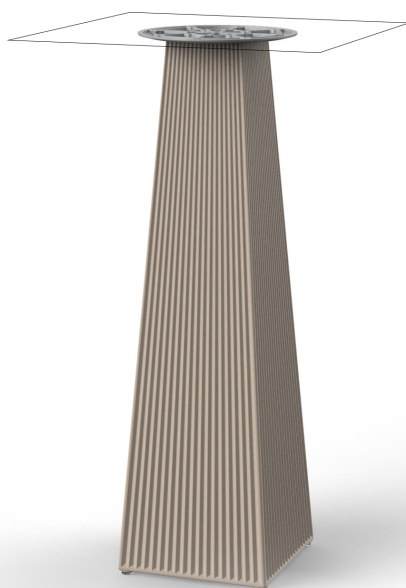

## Gatsby base 30x30x105cm s30

by Ramón Esteve

The Gatsby collection, designed by Ramón Esteve, evokes the elegance and glamour of Art Deco, reminding us of the Roaring Twenties. Inspired by the bonanza, parties and excesses of that era, Gatsby combines intricate design with extraordinary simplicity, reflecting the American dream.

### Description

Weight: 8.4 Kg

GATSBY Mesa Base Cuadrada 30x30x105cm S30  
GATSBY Square Base Table 30x30x105cm S30  
ref. 54462

TABLE TOP - SOBRE

■ 50 x 50 cm  
19 1/4" x 19 1/4"

■ 59 x 59 cm  
23 1/4" x 23 1/4"