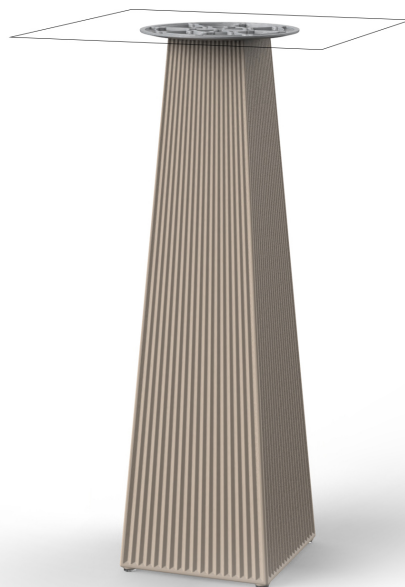

Gatsby base 30x30x105cm s30

by Ramón Esteve

The Gatsby collection, designed by Ramón Esteve, evokes the elegance and glamour of Art Deco, reminding us of the Roaring Twenties. Inspired by the bonanza, parties and excesses of that era, Gatsby combines intricate design with extraordinary simplicity, reflecting the American dream.

Info

Description

Weight: 8.4 Kg

GATSBY Mesa Base Cuadrada 30x30x105cm S30
GATSBY Square Base Table 30x30x105cm S30
ref. 54462

TABLE TOP - SOBRE

■ 50 x 50 cm
19¹/₄" x 19¹/₄"

■ 59 x 59 cm
23¹/₄" x 23¹/₄"

Finishes

finishes

BASIC

Ref. 54462

white 2001

ecru 2003

tortora 2004

cream 2017

camel 2020