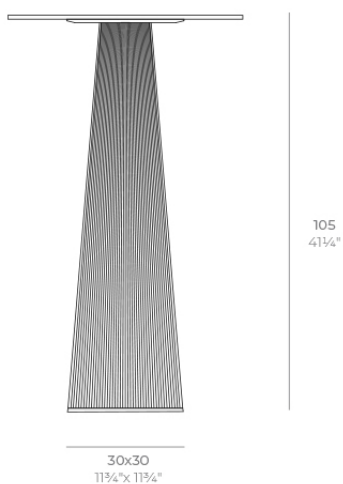

Gatsby base 30x30x105cm s30

by Ramón Esteve

The Gatsby collection, designed by Ramón Esteve, evokes the elegance and glamour of Art Deco, reminding us of the Roaring Twenties. Inspired by the bonanza, parties and excesses of that era, Gatsby combines intricate design with extraordinary simplicity, reflecting the American dream.

Info

Description

Weight: 8.4 Kg

GATSBY Mesa Base Cuadrada 30x30x105cm S30
GATSBY Square Base Table 30x30x105cm S30
ref. 54462

TABLE TOP - SOBRE

■ 50 x 50 cm
19¹/₄" x 19¹/₄"

■ 59 x 59 cm
23¹/₄" x 23¹/₄"

Finishes