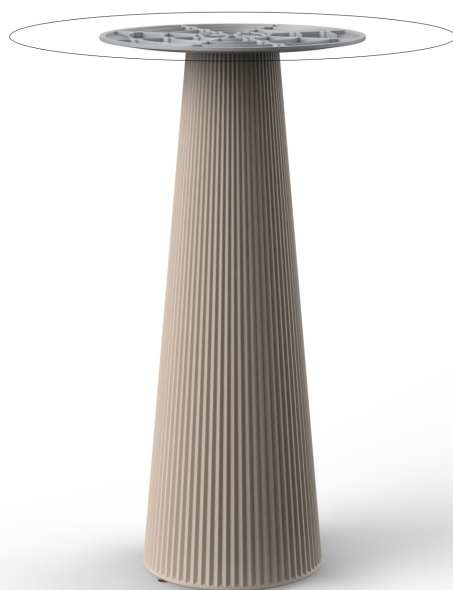

Gatsby base ø35x105cm s50

by Ramón Esteve

The Gatsby collection, designed by Ramón Esteve, evokes the elegance and glamour of Art Deco, reminding us of the Roaring Twenties. Inspired by the bonanza, parties and excesses of that era, Gatsby combines intricate design with extraordinary simplicity, reflecting the American dream.

Info

Description

Weight: 9.1 Kg

GATSBY Mesa Base Redonda Ø35x105.5cm S50
GATSBY Round Base Table Ø35x105.5cm S50
ref. 54461

TABLE TOP - SOBRE

Finishes

finishes

BASIC

Ref. 54461

white 2001

ecru 2003

tortora 2004

cream 2017

camel 2020

clay 2022

garnet 2015

brown 2008

green 2016

blue 2018

gray 2005

anthracite 2006

black 2002

ecru granite

cream granite