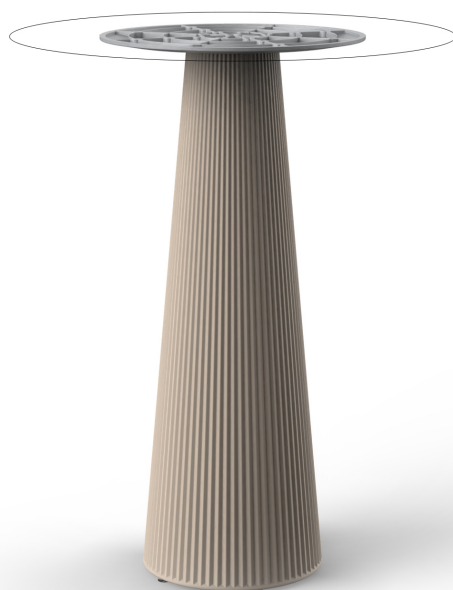

Gatsby base ø35x105cm s50

by Ramón Esteve

The Gatsby collection, designed by Ramón Esteve, evokes the elegance and glamour of Art Deco, reminding us of the Roaring Twenties. Inspired by the bonanza, parties and excesses of that era, Gatsby combines intricate design with extraordinary simplicity, reflecting the American dream.

Info

Description

Weight: 9.1 Kg

GATSBY Mesa Base Redonda Ø35x105.5cm S50
GATSBY Round Base Table Ø35x105.5cm S50
ref. 54461

TABLE TOP - SOBRE

Finishes

finishes

BASIC

Ref. 54461

green

purjai red

orange

ice

notte blue

crema

white

beige

Matt Polyethylene

Ambients