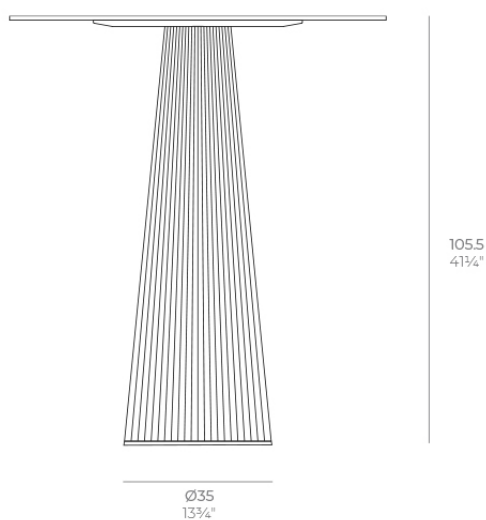

Gatsby base ø35x105cm s50

by Ramón Esteve

The Gatsby collection, designed by Ramón Esteve, evokes the elegance and glamour of Art Deco, reminding us of the Roaring Twenties. Inspired by the bonanza, parties and excesses of that era, Gatsby combines intricate design with extraordinary simplicity, reflecting the American dream.

Info

Description

Weight: 9.1 Kg

GATSBY Mesa Base Redonda Ø35x105.5cm S50
GATSBY Round Base Table Ø35x105.5cm S50
ref. 54461

TABLE TOP - SOBRE

Finishes

finishes

BASIC