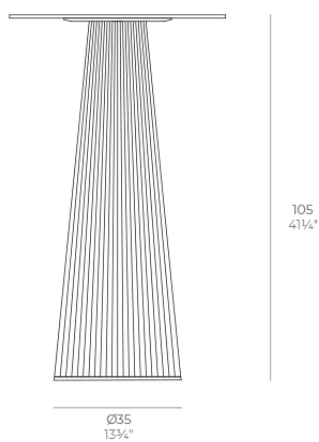

## Gatsby base ø35x105cm s30

by Ramón Esteve

The Gatsby collection, designed by Ramón Esteve, evokes the elegance and glamour of Art Deco, reminding us of the Roaring Twenties. Inspired by the bonanza, parties and excesses of that era, Gatsby combines intricate design with extraordinary simplicity, reflecting the American dream.

### Description

Weight: 6 Kg

GATSBY Mesa Base Redonda Ø35x105cm S30  
GATSBY Round Base Table Ø35x105cm S30  
ref.54460

#### TABLE TOP - SOBRE

- Ø50 cm  
Ø19 1/4"
- Ø59 cm  
Ø23 1/4"
- Ø69 cm  
Ø27 1/4"