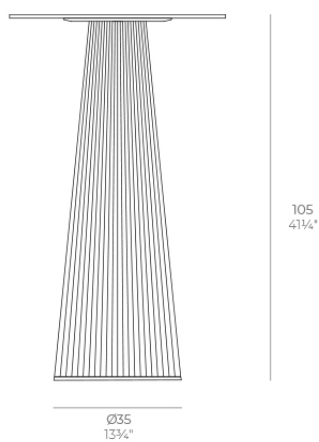

Gatsby base ø35x105cm s30

by Ramón Esteve

The Gatsby collection, designed by Ramón Esteve, evokes the elegance and glamour of Art Deco, reminding us of the Roaring Twenties. Inspired by the bonanza, parties and excesses of that era, Gatsby combines intricate design with extraordinary simplicity, reflecting the American dream.

Info

Description

Weight: 6 Kg

GATSBY Mesa Base Redonda Ø35x105cm S30
GATSBY Round Base Table Ø35x105cm S30
ref.54460

TABLE TOP - SOBRE

- Ø50 cm
Ø19 3/4"
- Ø59 cm
Ø23 1/4"
- Ø69 cm
Ø27 1/4"

Finishes

finishes