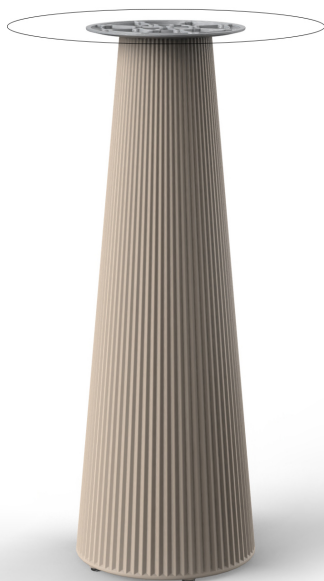

## Gatsby base ø35x105cm s30

by Ramón Esteve

The Gatsby collection, designed by Ramón Esteve, evokes the elegance and glamour of Art Deco, reminding us of the Roaring Twenties. Inspired by the bonanza, parties and excesses of that era, Gatsby combines intricate design with extraordinary simplicity, reflecting the American dream.

### Description

Weight: 6 Kg

GATSBY Mesa Base Redonda Ø35x105cm S30  
GATSBY Round Base Table Ø35x105cm S30  
ref.54460

#### TABLE TOP - SOBRE

- Ø50 cm  
Ø19 1/4"
- Ø59 cm  
Ø23 1/4"
- Ø69 cm  
Ø27 1/4"