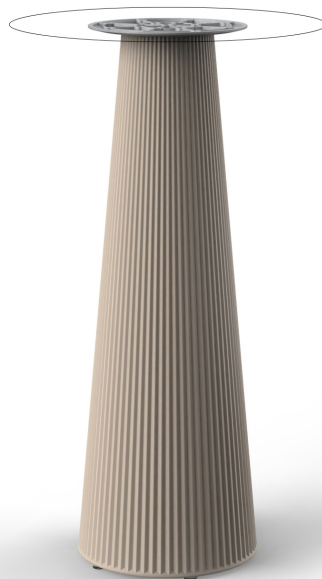

Gatsby base ø35x105cm s30

by Ramón Esteve

The Gatsby collection, designed by Ramón Esteve, evokes the elegance and glamour of Art Deco, reminding us of the Roaring Twenties. Inspired by the bonanza, parties and excesses of that era, Gatsby combines intricate design with extraordinary simplicity, reflecting the American dream.

Info

Description

Weight: 6 Kg

GATSBY Mesa Base Redonda Ø35x105cm S30
GATSBY Round Base Table Ø35x105cm S30
ref.54460

TABLE TOP - SOBRE

- Ø50 cm
Ø19 3/4"
- Ø59 cm
Ø23 1/4"
- Ø69 cm
Ø27 1/4"

Finishes

finishes

BASIC

Ref. 54460

orange

notte blue

ice

crema

green

purjai red

ecru

beige

Matt Polyethylene

Ambients