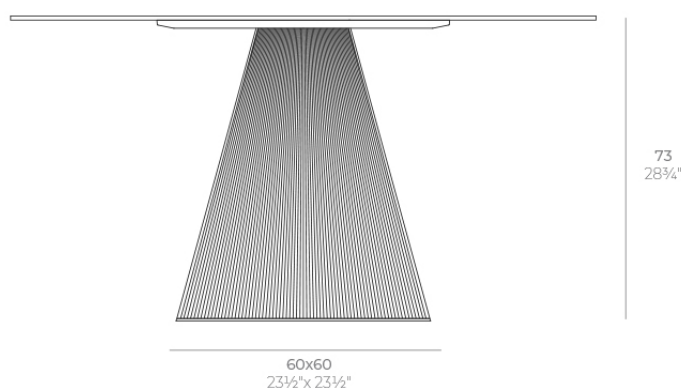

Gatsby base 60x60x73cm s70

by Ramón Esteve

The Gatsby collection, designed by Ramón Esteve, evokes the elegance and glamour of Art Deco, reminding us of the Roaring Twenties. Inspired by the bonanza, parties and excesses of that era, Gatsby combines intricate design with extraordinary simplicity, reflecting the American dream.

Info

Description

Weight: 12.4 Kg

GATSBY Mesa Base Cuadrada 60x60x73cm S70
GATSBY Square Base Table 60x60x73cm S70
ref. 54459

TABLE TOP - SOBRE

- 139 x 139 cm
54 3/4" x 54 3/4"
- 159 x 159 cm
62 1/2" x 62 1/2"
- 179 x 179 cm
70 1/2" x 70 1/2"