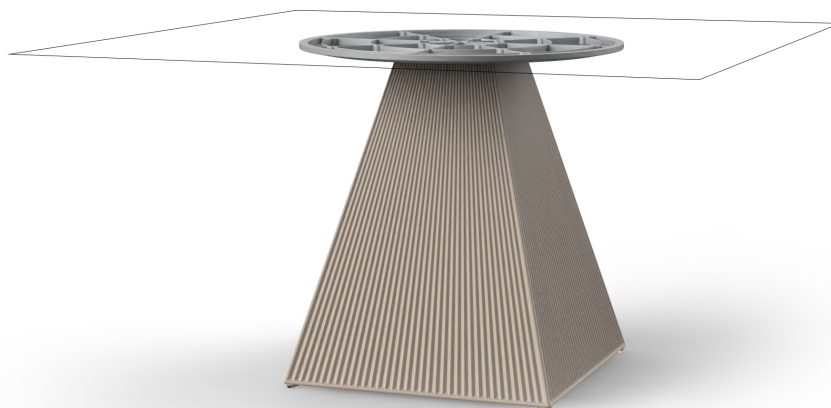

## Gatsby base 60x60x73cm s70

by Ramón Esteve

The Gatsby collection, designed by Ramón Esteve, evokes the elegance and glamour of Art Deco, reminding us of the Roaring Twenties. Inspired by the bonanza, parties and excesses of that era, Gatsby combines intricate design with extraordinary simplicity, reflecting the American dream.

### Description

Weight: 12.4 Kg

GATSBY Mesa Base Cuadrada 60x60x73cm S70  
GATSBY Square Base Table 60x60x73cm S70  
ref. 54459