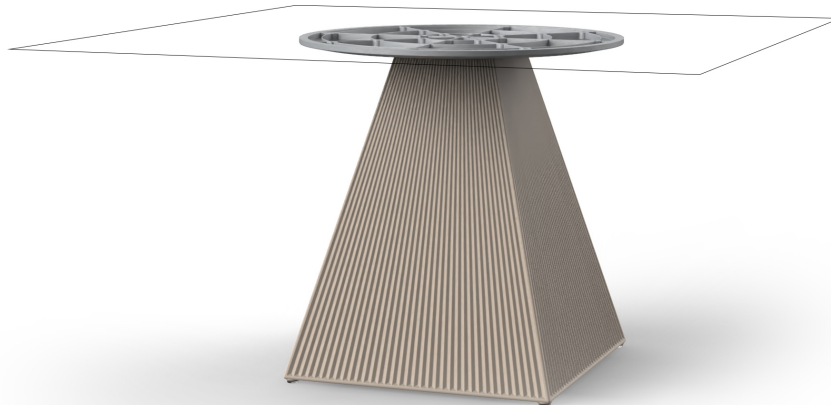

Gatsby base 60x60x73cm s70

by Ramón Esteve

The Gatsby collection, designed by Ramón Esteve, evokes the elegance and glamour of Art Deco, reminding us of the Roaring Twenties. Inspired by the bonanza, parties and excesses of that era, Gatsby combines intricate design with extraordinary simplicity, reflecting the American dream.

Info

Description

Weight: 12.4 Kg

GATSBY Mesa Base Cuadrada 60x60x73cm S70
GATSBY Square Base Table 60x60x73cm S70
ref. 54459

TABLE TOP - SOBRE

- 139 x 139 cm
54 3/4" x 54 3/4"
- 159 x 159 cm
62 1/2" x 62 1/2"
- 179 x 179 cm
70 1/2" x 70 1/2"