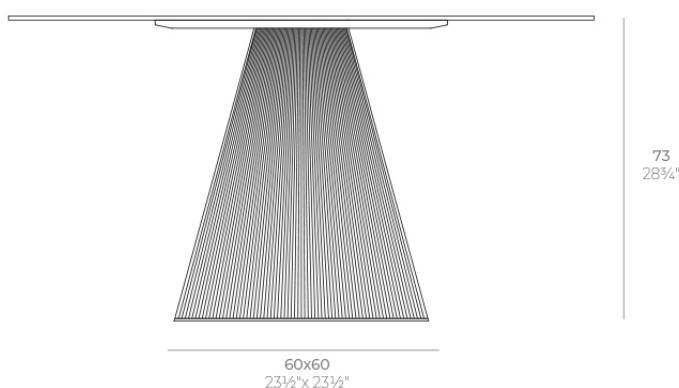

## Gatsby base 60x60x73cm s70

by Ramón Esteve

The Gatsby collection, designed by Ramón Esteve, evokes the elegance and glamour of Art Deco, reminding us of the Roaring Twenties. Inspired by the bonanza, parties and excesses of that era, Gatsby combines intricate design with extraordinary simplicity, reflecting the American dream.

### Description

Weight: 12.4 Kg

GATSBY Mesa Base Cuadrada 60x60x73cm S70  
GATSBY Square Base Table 60x60x73cm S70  
ref. 54459

#### TABLE TOP - SOBRE

- 139 x 139 cm  
54¾" x 54¾"
- 159 x 159 cm  
62½" x 62½"
- 179 x 179 cm  
70½" x 70½"