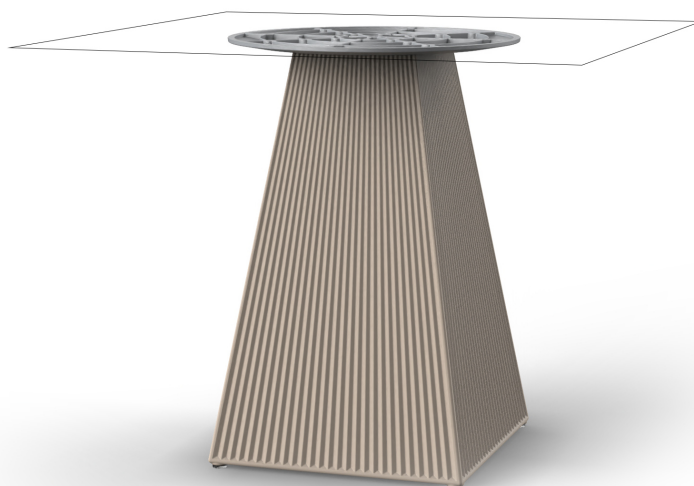

Gatsby base 45x45x73cm s50

by Ramón Esteve

The Gatsby collection, designed by Ramón Esteve, evokes the elegance and glamour of Art Deco, reminding us of the Roaring Twenties. Inspired by the bonanza, parties and excesses of that era, Gatsby combines intricate design with extraordinary simplicity, reflecting the American dream.

Info

Description

Weight: 9.5 Kg

GATSBY Mesa Base Cuadrada 45x45x73cm S50
GATSBY Square Base Table 45x45x73cm S50
ref. 54458

TABLE TOP - SOBRE

- 100 x 100 cm
34¹/₄" x 34¹/₄"
- 109 x 109 cm
43" x 43"
- 119 x 119 cm
46³/₄" x 46³/₄"

Finishes

finishes

BASIC

Ref. 54458

white 2001

ecru 2003

tortora 2004

cream 2017