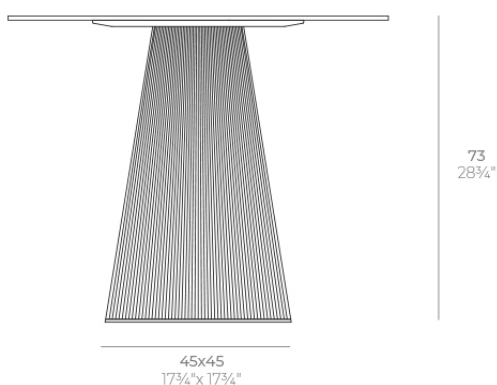

Gatsby base 45x45x73cm s50

by Ramón Esteve

The Gatsby collection, designed by Ramón Esteve, evokes the elegance and glamour of Art Deco, reminding us of the Roaring Twenties. Inspired by the bonanza, parties and excesses of that era, Gatsby combines intricate design with extraordinary simplicity, reflecting the American dream.

Info

Description

Weight: 9.5 Kg

GATSBY Mesa Base Cuadrada 45x45x73cm S50
GATSBY Square Base Table 45x45x73cm S50
ref. 54458

TABLE TOP - SOBRE

- 100 x 100 cm
34¹/₄" x 34¹/₄"
- 109 x 109 cm
43" x 43"
- 119 x 119 cm
46³/₄" x 46³/₄"