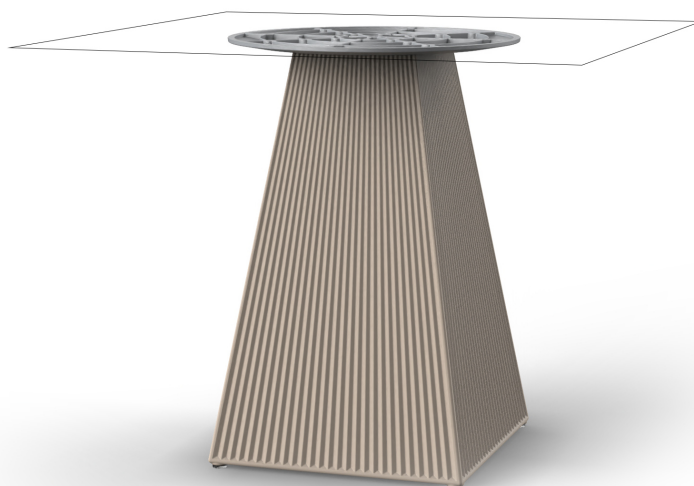

Gatsby base 45x45x73cm s50

by Ramón Esteve

The Gatsby collection, designed by Ramón Esteve, evokes the elegance and glamour of Art Deco, reminding us of the Roaring Twenties. Inspired by the bonanza, parties and excesses of that era, Gatsby combines intricate design with extraordinary simplicity, reflecting the American dream.

Info

Description

Weight: 9.5 Kg

GATSBY Mesa Base Cuadrada 45x45x73cm S50
GATSBY Square Base Table 45x45x73cm S50
ref. 54458

TABLE TOP - SOBRE

- 100 x 100 cm
34 1/4" x 34 1/4"
- 109 x 109 cm
43" x 43"
- 119 x 119 cm
46 3/4" x 46 3/4"