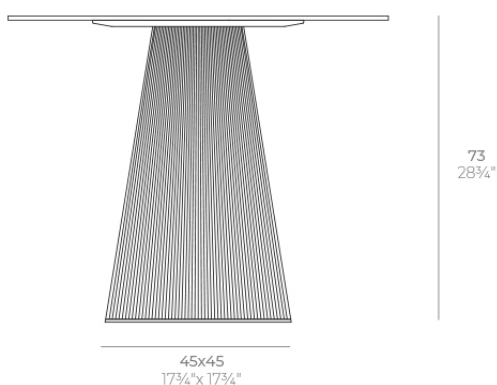

Gatsby base 45x45x73cm s50

by Ramón Esteve

The Gatsby collection, designed by Ramón Esteve, evokes the elegance and glamour of Art Deco, reminding us of the Roaring Twenties. Inspired by the bonanza, parties and excesses of that era, Gatsby combines intricate design with extraordinary simplicity, reflecting the American dream.

Info

Description

Weight: 9.5 Kg

GATSBY Mesa Base Cuadrada 45x45x73cm S50
GATSBY Square Base Table 45x45x73cm S50
ref. 54458

TABLE TOP - SOBRE

- 100 x 100 cm
34 1/4" x 34 1/4"
- 109 x 109 cm
43" x 43"
- 119 x 119 cm
46 3/4" x 46 3/4"