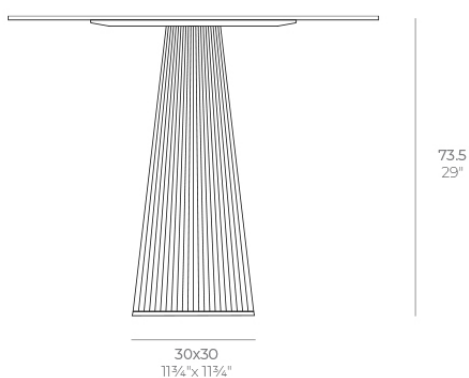

## Gatsby base 30x30x73cm s50

by Ramón Esteve

The Gatsby collection, designed by Ramón Esteve, evokes the elegance and glamour of Art Deco, reminding us of the Roaring Twenties. Inspired by the bonanza, parties and excesses of that era, Gatsby combines intricate design with extraordinary simplicity, reflecting the American dream.

### Description

Weight: 6 Kg

GATSBY Mesa Base Cuadrada 30x30x73.5cm S50  
GATSBY Square Base Table 30x30x73.5cm S50  
ref. 54457

#### TABLE TOP - SOBRE

- 69 x 69 cm  
27 1/4" x 27 1/4"
- 79 x 79 cm  
31" x 31"
- 89 x 89 cm  
35" x 35"