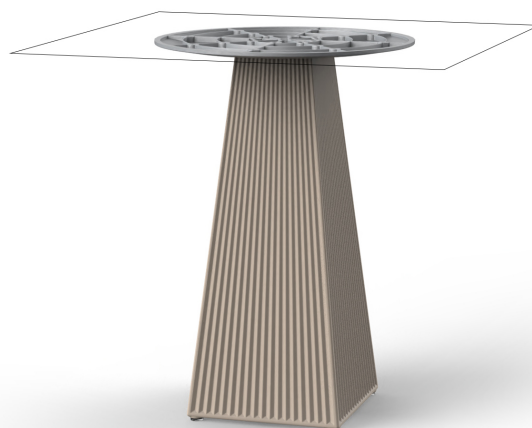

Gatsby base 30x30x73cm s50

by Ramón Esteve

The Gatsby collection, designed by Ramón Esteve, evokes the elegance and glamour of Art Deco, reminding us of the Roaring Twenties. Inspired by the bonanza, parties and excesses of that era, Gatsby combines intricate design with extraordinary simplicity, reflecting the American dream.

Info

Description

Weight: 6 Kg

GATSBY Mesa Base Cuadrada 30x30x73.5cm S50
GATSBY Square Base Table 30x30x73.5cm S50
ref. 54457

TABLE TOP - SOBRE

- 69 x 69 cm
27 1/4" x 27 1/4"
- 79 x 79 cm
31" x 31"
- 89 x 89 cm
35" x 35"