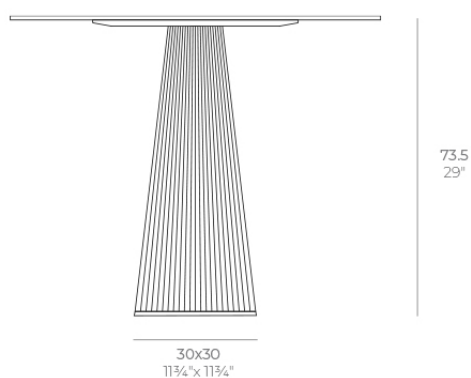

Gatsby base 30x30x73cm s50

by Ramón Esteve

The Gatsby collection, designed by Ramón Esteve, evokes the elegance and glamour of Art Deco, reminding us of the Roaring Twenties. Inspired by the bonanza, parties and excesses of that era, Gatsby combines intricate design with extraordinary simplicity, reflecting the American dream.

Info

Description

Weight: 6 Kg

GATSBY Mesa Base Cuadrada 30x30x73.5cm S50
GATSBY Square Base Table 30x30x73.5cm S50
ref. 54457

TABLE TOP - SOBRE

- 69 x 69 cm
27 1/4" x 27 1/4"
- 79 x 79 cm
31" x 31"
- 89 x 89 cm
35" x 35"