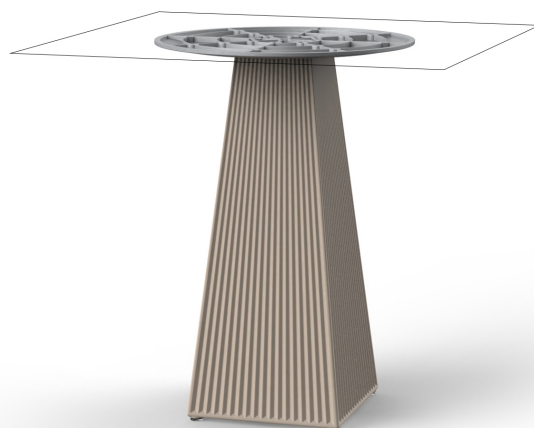

## Gatsby base 30x30x73cm s50

by Ramón Esteve

The Gatsby collection, designed by Ramón Esteve, evokes the elegance and glamour of Art Deco, reminding us of the Roaring Twenties. Inspired by the bonanza, parties and excesses of that era, Gatsby combines intricate design with extraordinary simplicity, reflecting the American dream.

### Description

Weight: 6 Kg

GATSBY Mesa Base Cuadrada 30x30x73.5cm S50  
GATSBY Square Base Table 30x30x73.5cm S50  
ref. 54457