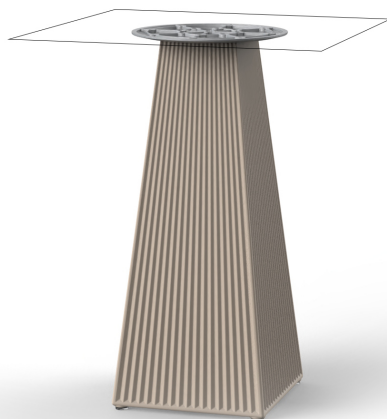

Gatsby base 30x30x73cm s30

by Ramón Esteve

The Gatsby collection, designed by Ramón Esteve, evokes the elegance and glamour of Art Deco, reminding us of the Roaring Twenties. Inspired by the bonanza, parties and excesses of that era, Gatsby combines intricate design with extraordinary simplicity, reflecting the American dream.

Info

Description

Weight: 6 Kg

GATSBY Mesa Base Cuadrada 30x30x73cm S30
GATSBY Square Base Table 30x30x73cm S30
ref. 54456

TABLE TOP - SOBRE

- 50 x 50 cm
19¹/₄" x 19¹/₄"
- 59 x 59 cm
23¹/₄" x 23¹/₄"

Finishes

finishes

BASIC

Ref. 54456

white 2001

ecru 2003

tortora 2004

cream 2017

camel 2020