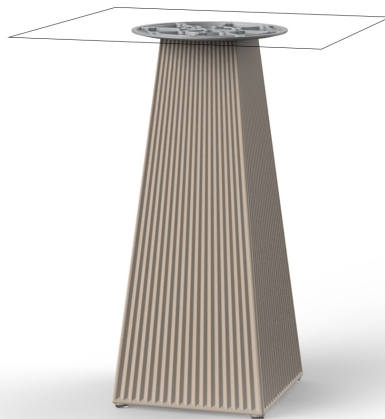

## Gatsby base 30x30x73cm s30

by Ramón Esteve

The Gatsby collection, designed by Ramón Esteve, evokes the elegance and glamour of Art Deco, reminding us of the Roaring Twenties. Inspired by the bonanza, parties and excesses of that era, Gatsby combines intricate design with extraordinary simplicity, reflecting the American dream.

### Description

Weight: 6 Kg

GATSBY Mesa Base Cuadrada 30x30x73cm S30  
GATSBY Square Base Table 30x30x73cm S30  
ref. 54456

#### TABLE TOP - SOBRE

- 50 x 50 cm  
19 1/4" x 19 1/4"
- 59 x 59 cm  
23 1/4" x 23 1/4"