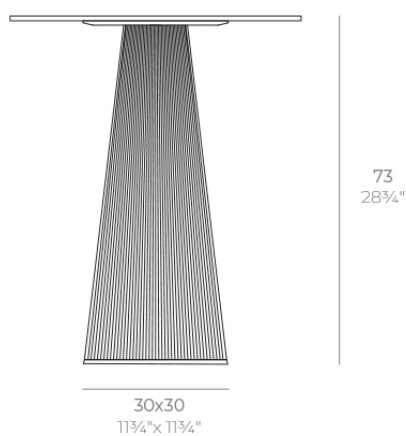

Info

Description

Weight: 6 Kg

GATSBY Mesa Base Cuadrada 30x30x73cm S30
GATSBY Square Base Table 30x30x73cm S30
ref. 54456

TABLE TOP - SOBRE

- 50 x 50 cm
  19 1/4" x 19 1/4"
- 59 x 59 cm
  23 1/4" x 23 1/4"