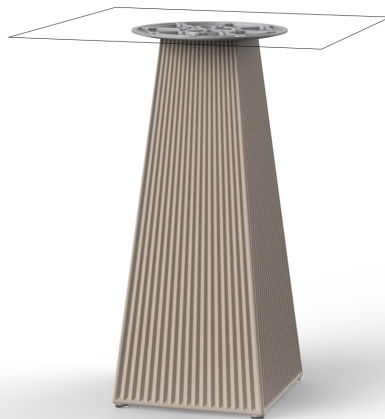

## Gatsby base 30x30x73cm s30

by Ramón Esteve

The Gatsby collection, designed by Ramón Esteve, evokes the elegance and glamour of Art Deco, reminding us of the Roaring Twenties. Inspired by the bonanza, parties and excesses of that era, Gatsby combines intricate design with extraordinary simplicity, reflecting the American dream.

### Description

Weight: 6 Kg

GATSBY Mesa Base Cuadrada 30x30x73cm S30  
GATSBY Square Base Table 30x30x73cm S30  
ref. 54456

#### TABLE TOP - SOBRE

- 50 x 50 cm  
19<sup>1</sup>/<sub>4</sub>" x 19<sup>1</sup>/<sub>4</sub>"
- 59 x 59 cm  
23<sup>1</sup>/<sub>4</sub>" x 23<sup>1</sup>/<sub>4</sub>"