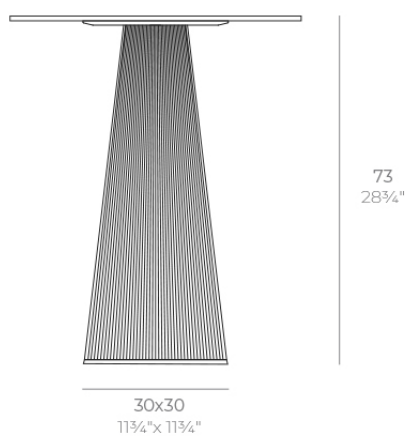

## Gatsby base 30x30x73cm s30

by Ramón Esteve

The Gatsby collection, designed by Ramón Esteve, evokes the elegance and glamour of Art Deco, reminding us of the Roaring Twenties. Inspired by the bonanza, parties and excesses of that era, Gatsby combines intricate design with extraordinary simplicity, reflecting the American dream.

### Description

Weight: 6 Kg

GATSBY Mesa Base Cuadrada 30x30x73cm S30  
GATSBY Square Base Table 30x30x73cm S30  
ref. 54456

#### TABLE TOP - SOBRE

- 50 x 50 cm  
19<sup>1</sup>/<sub>4</sub>" x 19<sup>1</sup>/<sub>4</sub>"
- 59 x 59 cm  
23<sup>1</sup>/<sub>4</sub>" x 23<sup>1</sup>/<sub>4</sub>"