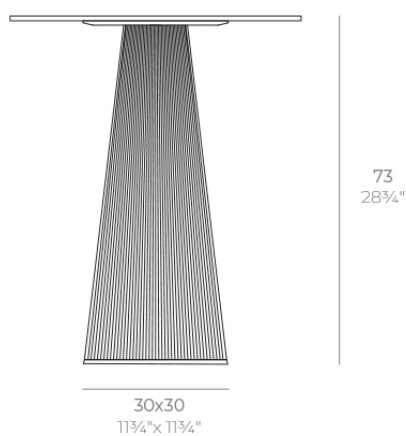

## Gatsby base 30x30x73cm s30

by Ramón Esteve

The Gatsby collection, designed by Ramón Esteve, evokes the elegance and glamour of Art Deco, reminding us of the Roaring Twenties. Inspired by the bonanza, parties and excesses of that era, Gatsby combines intricate design with extraordinary simplicity, reflecting the American dream.

### Description

Weight: 6 Kg

GATSBY Mesa Base Cuadrada 30x30x73cm S30  
GATSBY Square Base Table 30x30x73cm S30  
ref. 54456

#### TABLE TOP - SOBRE

- 50 x 50 cm  
19 1/4" x 19 1/4"
- 59 x 59 cm  
23 1/4" x 23 1/4"