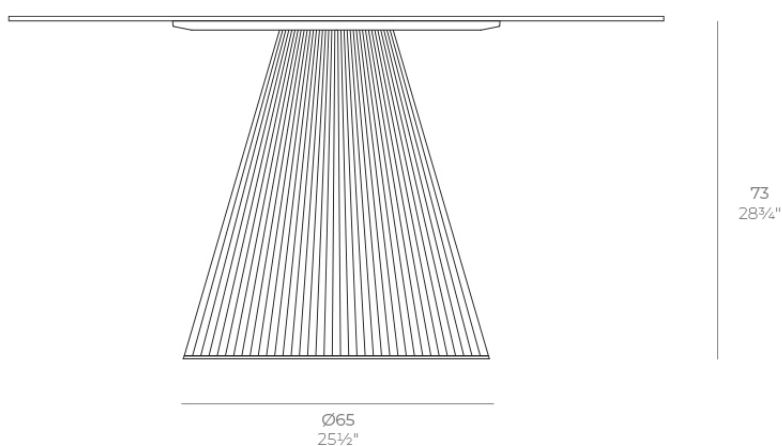

Gatsby base ø65x73cm s70

by Ramón Esteve

The Gatsby collection, designed by Ramón Esteve, evokes the elegance and glamour of Art Deco, reminding us of the Roaring Twenties. Inspired by the bonanza, parties and excesses of that era, Gatsby combines intricate design with extraordinary simplicity, reflecting the American dream.

Info

Description

Weight: 8 Kg

GATSBY Mesa Base Redonda Ø65x73cm S70
GATSBY Round Base Table Ø65x73cm S70
ref. 54455

TABLE TOP - SOBRE

- Ø159 cm
Ø62½"
- Ø179 cm
Ø70½"

Finishes

finishes