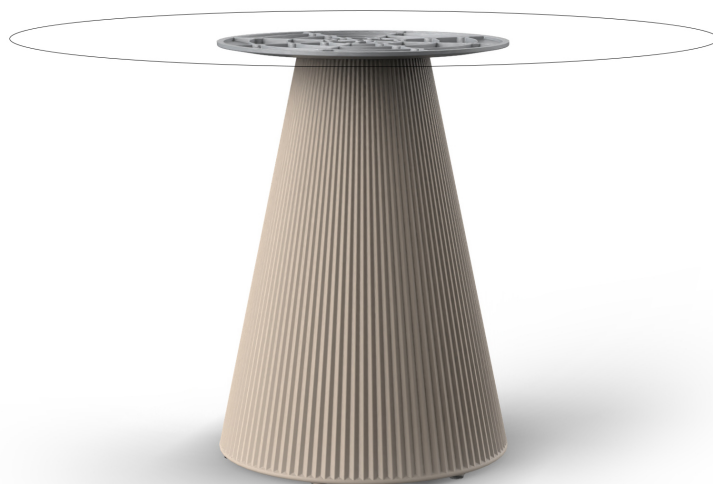

Gatsby base ø50x73cm s50

by Ramón Esteve

The Gatsby collection, designed by Ramón Esteve, evokes the elegance and glamour of Art Deco, reminding us of the Roaring Twenties. Inspired by the bonanza, parties and excesses of that era, Gatsby combines intricate design with extraordinary simplicity, reflecting the American dream.

Info

Description

Weight: 6.3 Kg

GATSBY Mesa Base Redonda Ø50x73cm S50
GATSBY Round Base Table Ø50x73cm S50
ref. 54454

TABLE TOP - SOBRE

- Ø119 cm
Ø46 3/4"
- Ø139 cm
Ø54 1/4"
- Ø149 cm
Ø58 1/4"

Finishes

finishes

BASIC

Ref. 54454

white 2001

ecru 2003

tortora 2004

cream 2017

camel 2020

clay 2022

cream granite

ice 2101

Matt Polyethylene

Ambients