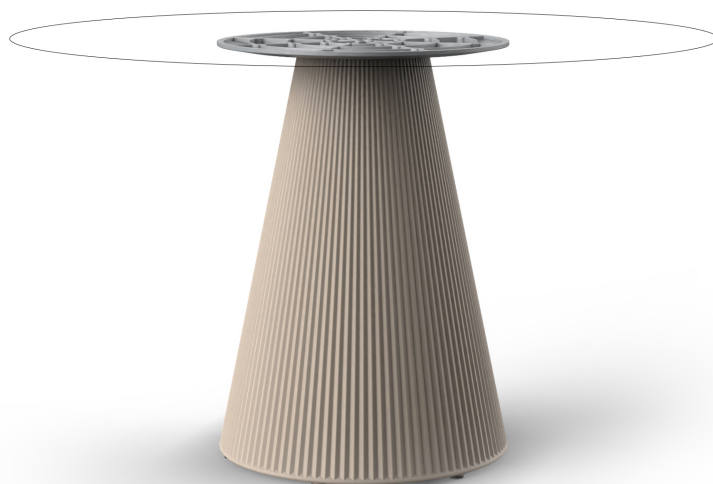

Gatsby base ø50x73cm s50

by Ramón Esteve

The Gatsby collection, designed by Ramón Esteve, evokes the elegance and glamour of Art Deco, reminding us of the Roaring Twenties. Inspired by the bonanza, parties and excesses of that era, Gatsby combines intricate design with extraordinary simplicity, reflecting the American dream.

Info

Description

Weight: 6.3 Kg

GATSBY Mesa Base Redonda Ø50x73cm S50
GATSBY Round Base Table Ø50x73cm S50
ref. 54454

TABLE TOP - SOBRE

- Ø119 cm
Ø46 3/4"
- Ø139 cm
Ø54 1/4"
- Ø149 cm
Ø58 3/4"

Finishes

finishes

BASIC

Ref. 54454

ice

notte blue

crema

green

purjai red

orange

ecru

beige

Matt Polyethylene

Ambients