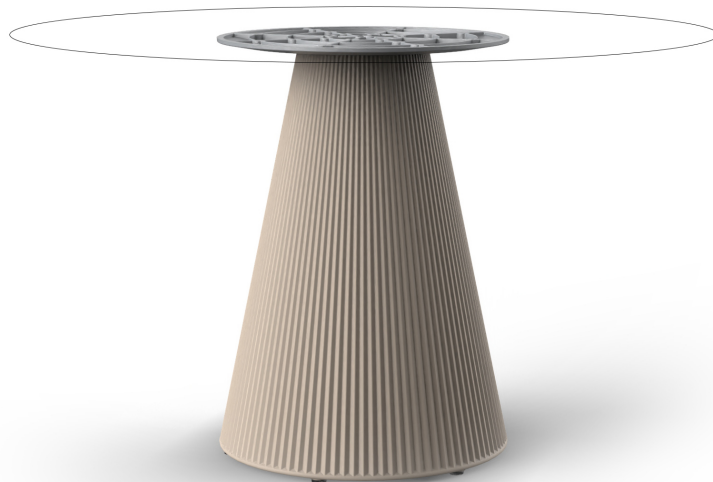

Gatsby base ø50x73cm s50

by Ramón Esteve

The Gatsby collection, designed by Ramón Esteve, evokes the elegance and glamour of Art Deco, reminding us of the Roaring Twenties. Inspired by the bonanza, parties and excesses of that era, Gatsby combines intricate design with extraordinary simplicity, reflecting the American dream.

Info

Description

Weight: 6.3 Kg

GATSBY Mesa Base Redonda Ø50x73cm S50
GATSBY Round Base Table Ø50x73cm S50
ref. 54454

TABLE TOP - SOBRE

- Ø119 cm
Ø46 3/4"
- Ø139 cm
Ø54 1/4"
- Ø149 cm
Ø58 3/4"

Finishes

finishes

BASIC

Ref. 54454

white 2001

ecru 2003

tortora 2004

cream 2017

camel 2020

clay 2022

cream granite

ice 2101

Matt Polyethylene

Ambients