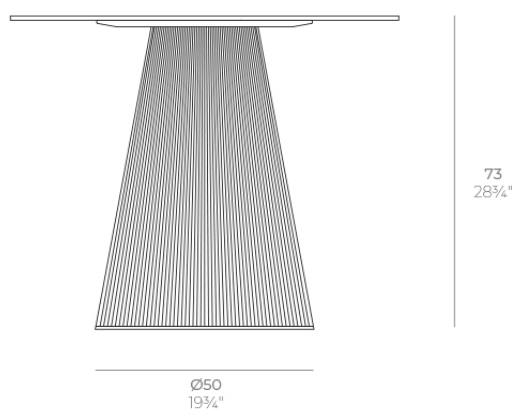

Gatsby base ø50x73cm s50

by Ramón Esteve

The Gatsby collection, designed by Ramón Esteve, evokes the elegance and glamour of Art Deco, reminding us of the Roaring Twenties. Inspired by the bonanza, parties and excesses of that era, Gatsby combines intricate design with extraordinary simplicity, reflecting the American dream.

Info

Description

Weight: 6.3 Kg

GATSBY Mesa Base Redonda Ø50x73cm S50
GATSBY Round Base Table Ø50x73cm S50
ref. 54454

TABLE TOP - SOBRE

- Ø119 cm
Ø46 3/4"
- Ø139 cm
Ø54 1/4"
- Ø149 cm
Ø58 3/4"

Finishes

finishes