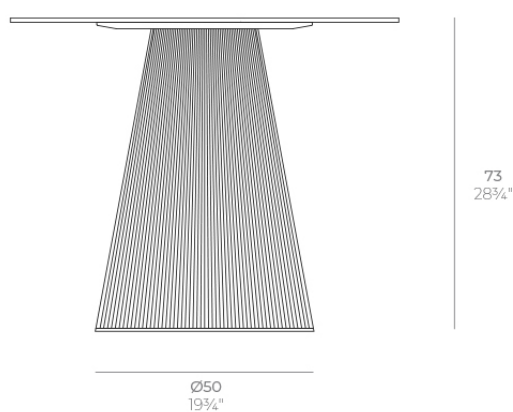

Gatsby base ø50x73cm s50

by Ramón Esteve

The Gatsby collection, designed by Ramón Esteve, evokes the elegance and glamour of Art Deco, reminding us of the Roaring Twenties. Inspired by the bonanza, parties and excesses of that era, Gatsby combines intricate design with extraordinary simplicity, reflecting the American dream.

Info

Description

Weight: 6.3 Kg

GATSBY Mesa Base Redonda Ø50x73cm S50
GATSBY Round Base Table Ø50x73cm S50
ref. 54454

TABLE TOP - SOBRE

- Ø119 cm
Ø46 3/4"
- Ø139 cm
Ø54 1/4"
- Ø149 cm
Ø58 1/4"

Finishes

finishes