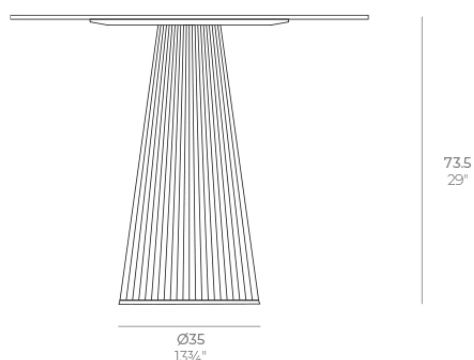

## Gatsby base ø35x73cm s50

by Ramón Esteve

The Gatsby collection, designed by Ramón Esteve, evokes the elegance and glamour of Art Deco, reminding us of the Roaring Twenties. Inspired by the bonanza, parties and excesses of that era, Gatsby combines intricate design with extraordinary simplicity, reflecting the American dream.

### Description

Weight: 6.75 Kg

CATSBY Mesa Base Redonda Ø35x73.5cm S50  
CATSBY Round Base Table Ø35x73.5cm S50  
ref. 54453

#### TABLE TOP - SOBRE

- Ø79 cm  
Ø31"
- Ø89 cm  
Ø35"
- Ø100 cm  
Ø39 1/4"