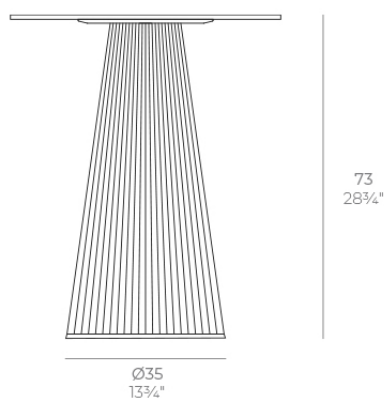

## Gatsby base ø35x73cm s30

by Ramón Esteve

The Gatsby collection, designed by Ramón Esteve, evokes the elegance and glamour of Art Deco, reminding us of the Roaring Twenties. Inspired by the bonanza, parties and excesses of that era, Gatsby combines intricate design with extraordinary simplicity, reflecting the American dream.

### Description

Weight: 4.2 Kg

GATSBY Mesa Base Redonda Ø35x73cm S30  
GATSBY Round Base Table Ø35x73cm S30  
ref. 54452

#### TABLE TOP - SOBRE

- Ø50 cm  
Ø19 1/4"
- Ø59 cm  
Ø23 1/4"
- Ø69 cm  
Ø27 1/4"