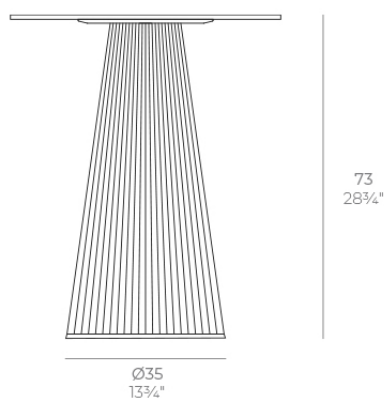

Info

Description

Weight: 4.2 Kg

GATSBY Mesa Base Redonda Ø35x73cm S30
GATSBY Round Base Table Ø35x73cm S30
ref. 54452

TABLE TOP - SOBRE

- Ø50 cm
  Ø19 1/4"
- Ø59 cm
  Ø23 1/4"
- Ø69 cm
  Ø27 1/4"