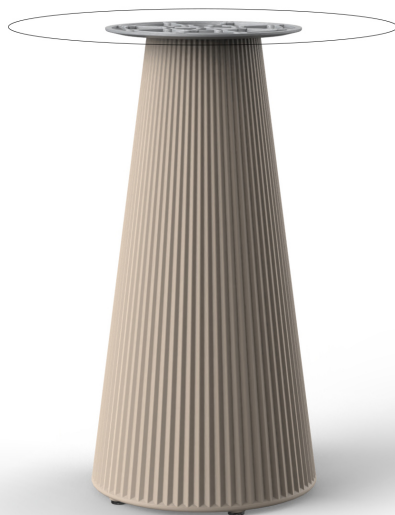

Gatsby base ø35x73cm s30

by Ramón Esteve

The Gatsby collection, designed by Ramón Esteve, evokes the elegance and glamour of Art Deco, reminding us of the Roaring Twenties. Inspired by the bonanza, parties and excesses of that era, Gatsby combines intricate design with extraordinary simplicity, reflecting the American dream.

Info

Description

Weight: 4.2 Kg

GATSBY Mesa Base Redonda Ø35x73cm S30
GATSBY Round Base Table Ø35x73cm S30
ref. 54452

TABLE TOP - SOBRE

- Ø50 cm
Ø19 1/4"
- Ø59 cm
Ø23 1/4"
- Ø69 cm
Ø27 1/4"

Finishes

finishes

BASIC

Ref. 54452

white 2001

ecru 2003

tortora 2004

cream 2017

camel 2020

clay 2022

cream granite

ice 2101

Matt Polyethylene