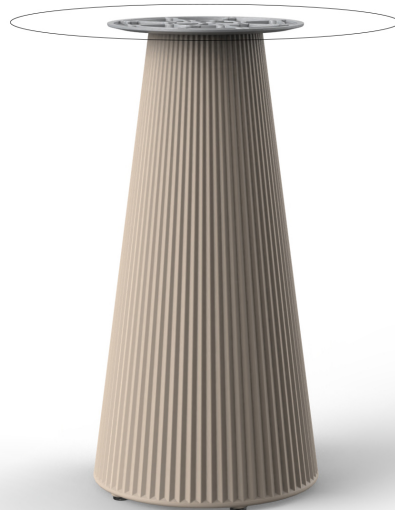

Gatsby base ø35x73cm s30

by Ramón Esteve

The Gatsby collection, designed by Ramón Esteve for Vondom, recalls the Art Déco lighting. Those crazy twenties. “Something new, extraordinary, beautiful, simple but sophisticatedly designed” said Francis Scott Fitzgerald about his aims for the novel he was about to write. The Great Gatsby was born in an age of prosperity, parties and excess. They called it “the American Dream”.

Info

Description

Weight: 4.2 Kg

GATSBY Mesa Base Redonda Ø35x73cm S30
GATSBY Round Base Table Ø35x73cm S30
ref. 54452

TABLE TOP - SOBRE

- Ø50 cm
Ø19 1/4"
- Ø59 cm
Ø23 1/4"
- Ø69 cm
Ø27 1/4"

Finishes

finishes

BASIC

Ref. 54452

notte blue

ice

crema

green

purjai red

orange

ecru

beige

Matt Polyethylene