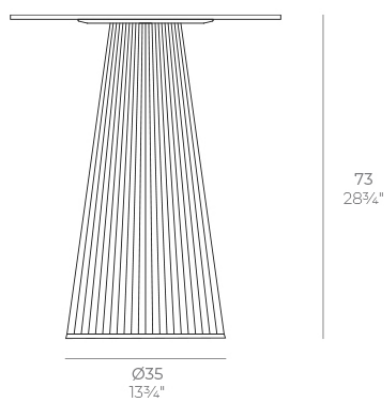

Gatsby base ø35x73cm s30

by Ramón Esteve

The Gatsby collection, designed by Ramón Esteve, evokes the elegance and glamour of Art Deco, reminding us of the Roaring Twenties. Inspired by the bonanza, parties and excesses of that era, Gatsby combines intricate design with extraordinary simplicity, reflecting the American dream.

Info

Description

Weight: 4.2 Kg

GATSBY Mesa Base Redonda Ø35x73cm S30
GATSBY Round Base Table Ø35x73cm S30
ref. 54452

TABLE TOP - SOBRE

- Ø50 cm
Ø19 1/4"
- Ø59 cm
Ø23 1/4"
- Ø69 cm
Ø27 1/4"

Finishes

finishes