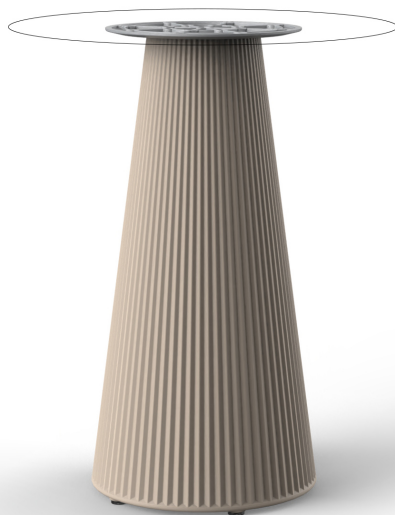

## Gatsby base ø35x73cm s30

by Ramón Esteve

The Gatsby collection, designed by Ramón Esteve, evokes the elegance and glamour of Art Deco, reminding us of the Roaring Twenties. Inspired by the bonanza, parties and excesses of that era, Gatsby combines intricate design with extraordinary simplicity, reflecting the American dream.

### Description

Weight: 4.2 Kg

GATSBY Mesa Base Redonda Ø35x73cm S30  
GATSBY Round Base Table Ø35x73cm S30  
ref. 54452