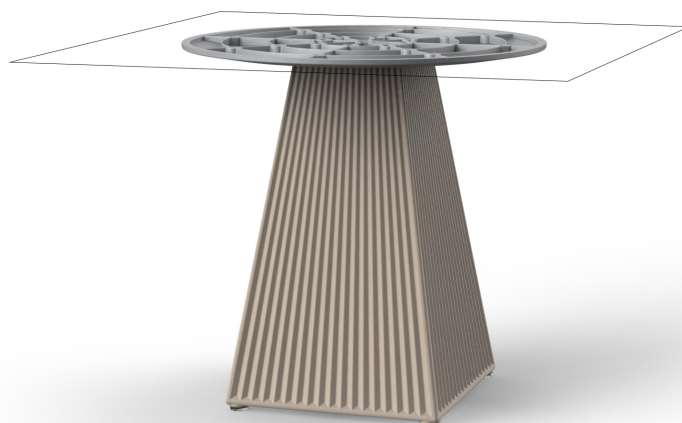

Gatsby base 30x30x50cm s50

by Ramón Esteve

The Gatsby collection, designed by Ramón Esteve, evokes the elegance and glamour of Art Deco, reminding us of the Roaring Twenties. Inspired by the bonanza, parties and excesses of that era, Gatsby combines intricate design with extraordinary simplicity, reflecting the American dream.

Info

Description

Weight: 4.4 Kg

GATSBY Mesa Base Cuadrada 30x30x50.5cm S50
GATSBY Square Base Table 30x30x50.5cm S50
ref. 54451

TABLE TOP - SOBRE

■ 69 x 69 cm
27¹/₄" x 27¹/₄"

■ 79 x 79 cm
31" x 31"

Finishes

finishes

BASIC

Ref. 54451

white 2001

ecru 2003

tortora 2004

cream 2017

camel 2020