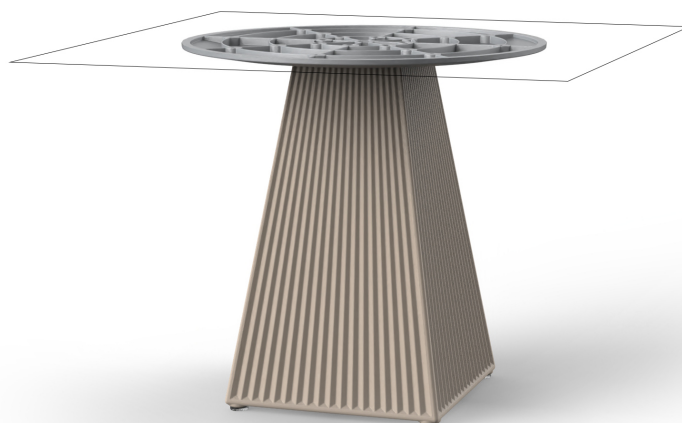

Gatsby base 30x30x50cm s50

by Ramón Esteve

The Gatsby collection, designed by Ramón Esteve, evokes the elegance and glamour of Art Deco, reminding us of the Roaring Twenties. Inspired by the bonanza, parties and excesses of that era, Gatsby combines intricate design with extraordinary simplicity, reflecting the American dream.

Info

Description

Weight: 4.4 Kg

GATSBY Mesa Base Cuadrada 30x30x50.5cm S50
GATSBY Square Base Table 30x30x50.5cm S50
ref. 54451

TABLE TOP - SOBRE

■ 69 x 69 cm
27 1/4" x 27 1/4"

■ 79 x 79 cm
31" x 31"

Finishes