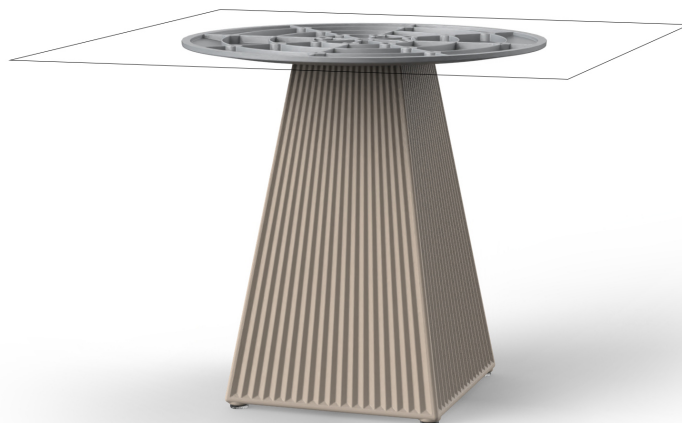

Gatsby base 30x30x50cm s50

by Ramón Esteve

The Gatsby collection, designed by Ramón Esteve, evokes the elegance and glamour of Art Deco, reminding us of the Roaring Twenties. Inspired by the bonanza, parties and excesses of that era, Gatsby combines intricate design with extraordinary simplicity, reflecting the American dream.

Info

Description

Weight: 4.4 Kg

GATSBY Mesa Base Cuadrada 30x30x50.5cm S50
GATSBY Square Base Table 30x30x50.5cm S50
ref. 54451

TABLE TOP - SOBRE

■ 69 x 69 cm
27¹/₄" x 27¹/₄"

■ 79 x 79 cm
31" x 31"

Finishes

finishes

BASIC

Ref. 54451

white 2001

ecru 2003

tortora 2004

cream 2017

camel 2020