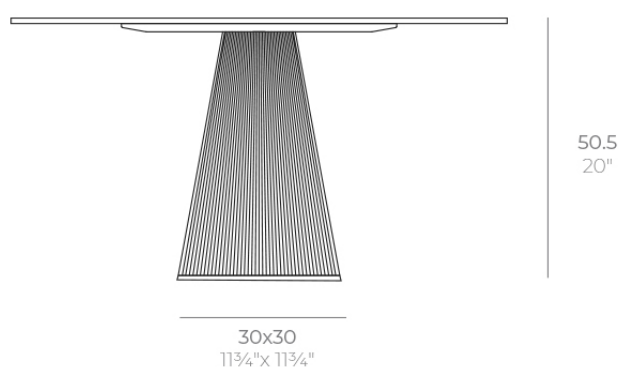

Gatsby base 30x30x50cm s50

by Ramón Esteve

The Gatsby collection, designed by Ramón Esteve, evokes the elegance and glamour of Art Deco, reminding us of the Roaring Twenties. Inspired by the bonanza, parties and excesses of that era, Gatsby combines intricate design with extraordinary simplicity, reflecting the American dream.

Info

Description

Weight: 4.4 Kg

GATSBY Mesa Base Cuadrada 30x30x50.5cm S50
GATSBY Square Base Table 30x30x50.5cm S50
ref. 54451

TABLE TOP - SOBRE

■ 69 x 69 cm
27 1/4" x 27 1/4"

■ 79 x 79 cm
31" x 31"

Finishes