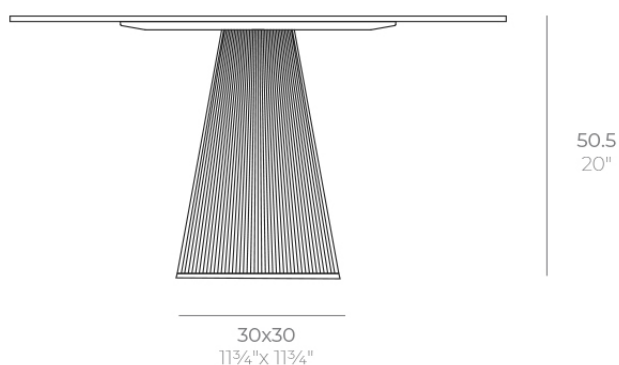

Gatsby base 30x30x50cm s50

by Ramón Esteve

The Gatsby collection, designed by Ramón Esteve, evokes the elegance and glamour of Art Deco, reminding us of the Roaring Twenties. Inspired by the bonanza, parties and excesses of that era, Gatsby combines intricate design with extraordinary simplicity, reflecting the American dream.

Info

Description

Weight: 4.4 Kg

GATSBY Mesa Base Cuadrada 30x30x50.5cm S50
GATSBY Square Base Table 30x30x50.5cm S50
ref. 54451

TABLE TOP - SOBRE

■ 69 x 69 cm
27¹/₄" x 27¹/₄"

■ 79 x 79 cm
31" x 31"

Finishes