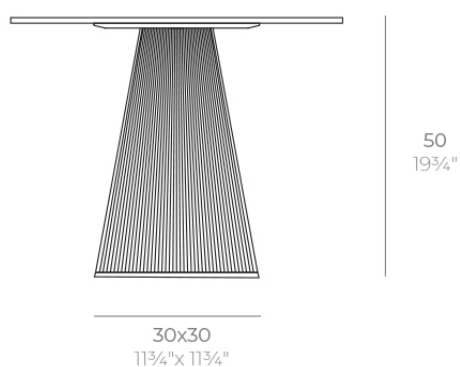

Gatsby base 30x30x50cm s30

by Ramón Esteve

The Gatsby collection, designed by Ramón Esteve, evokes the elegance and glamour of Art Deco, reminding us of the Roaring Twenties. Inspired by the bonanza, parties and excesses of that era, Gatsby combines intricate design with extraordinary simplicity, reflecting the American dream.

Info

Description

Weight: 4.4 Kg

GATSBY Mesa Base Cuadrada 30x30x50cm S30
GATSBY Square Base Table 30x30x50cm S30
ref. 54450

TABLE TOP - SOBRE

	50 x 50 cm 19 1/4" x 19 1/4"
	59 x 59 cm 23 1/4" x 23 1/4"

Finishes