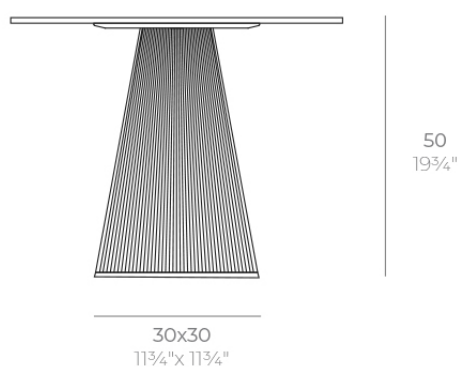

Gatsby base 30x30x50cm s30

by Ramón Esteve

The Gatsby collection, designed by Ramón Esteve, evokes the elegance and glamour of Art Deco, reminding us of the Roaring Twenties. Inspired by the bonanza, parties and excesses of that era, Gatsby combines intricate design with extraordinary simplicity, reflecting the American dream.

Info

Description

Weight: 4.4 Kg

GATSBY Mesa Base Cuadrada 30x30x50cm S30
GATSBY Square Base Table 30x30x50cm S30
ref. 54450

TABLE TOP - SOBRE

- 50 x 50 cm
19 1/4" x 19 1/4"
- 59 x 59 cm
23 1/4" x 23 1/4"

Finishes