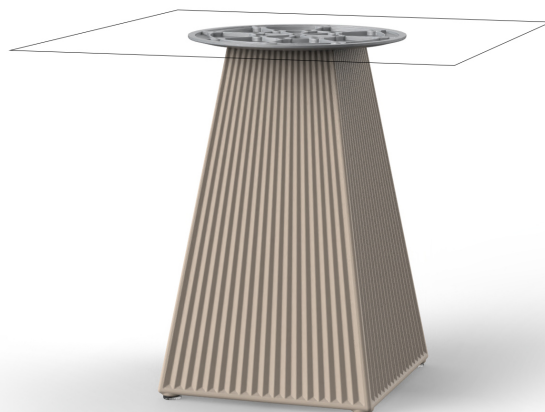

Gatsby base 30x30x50cm s30

by Ramón Esteve

The Gatsby collection, designed by Ramón Esteve, evokes the elegance and glamour of Art Deco, reminding us of the Roaring Twenties. Inspired by the bonanza, parties and excesses of that era, Gatsby combines intricate design with extraordinary simplicity, reflecting the American dream.

Info

Description

Weight: 4.4 Kg

GATSBY Mesa Base Cuadrada 30x30x50cm S30
GATSBY Square Base Table 30x30x50cm S30
ref. 54450

TABLE TOP - SOBRE

	50 x 50 cm 19 1/4" x 19 1/4"
	59 x 59 cm 23 1/4" x 23 1/4"

Finishes