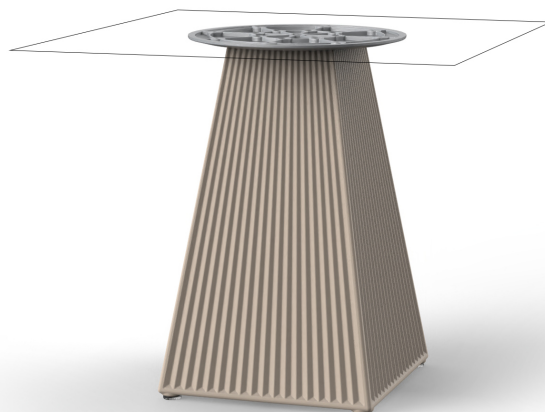

Gatsby base 30x30x50cm s30

by Ramón Esteve

The Gatsby collection, designed by Ramón Esteve, evokes the elegance and glamour of Art Deco, reminding us of the Roaring Twenties. Inspired by the bonanza, parties and excesses of that era, Gatsby combines intricate design with extraordinary simplicity, reflecting the American dream.

Info

Description

Weight: 4.4 Kg

GATSBY Mesa Base Cuadrada 30x30x50cm S30
GATSBY Square Base Table 30x30x50cm S30
ref. 54450

TABLE TOP - SOBRE

- 50 x 50 cm
19 1/4" x 19 1/4"
- 59 x 59 cm
23 1/4" x 23 1/4"

Finishes