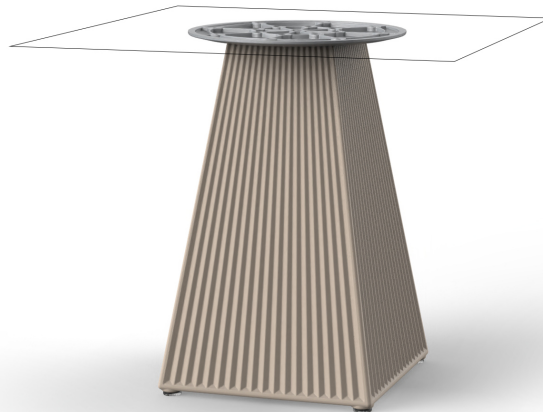

Gatsby base 30x30x50cm s30

by Ramón Esteve

The Gatsby collection, designed by Ramón Esteve, evokes the elegance and glamour of Art Deco, reminding us of the Roaring Twenties. Inspired by the bonanza, parties and excesses of that era, Gatsby combines intricate design with extraordinary simplicity, reflecting the American dream.

Info

Description

Weight: 4.4 Kg

GATSBY Mesa Base Cuadrada 30x30x50cm S30
GATSBY Square Base Table 30x30x50cm S30
ref. 54450

TABLE TOP - SOBRE

- 50 x 50 cm
19 1/4" x 19 1/4"
- 59 x 59 cm
23 1/4" x 23 1/4"

Finishes