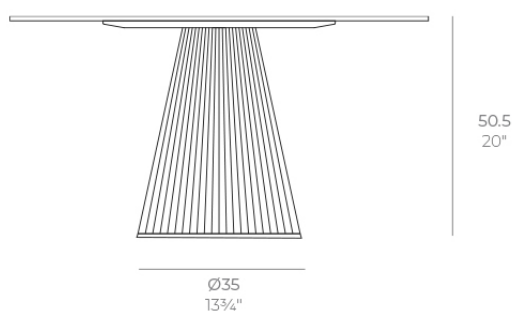

Gatsby base ø35x50cm s50

by Ramón Esteve

The Gatsby collection, designed by Ramón Esteve, evokes the elegance and glamour of Art Deco, reminding us of the Roaring Twenties. Inspired by the bonanza, parties and excesses of that era, Gatsby combines intricate design with extraordinary simplicity, reflecting the American dream.

Info

Description

Weight: 3.2 Kg

GATSBY Mesa Base Redonda Ø35x50.5cm S50
GATSBY Round Base Table Ø35x50.5cm S50
ref. 54449

TABLE TOP - SOBRE

- Ø79 cm
Ø31"
- Ø89 cm
Ø35"
- Ø100 cm
Ø39 1/4"

Finishes

finishes