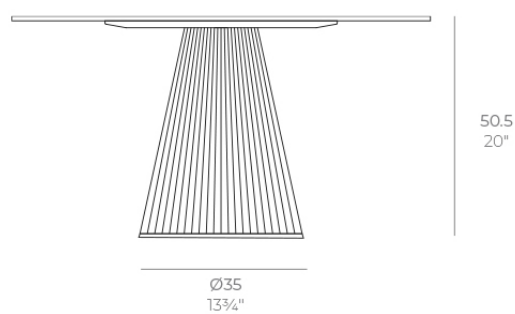

## Gatsby base ø35x50cm s50

by Ramón Esteve

The Gatsby collection, designed by Ramón Esteve, evokes the elegance and glamour of Art Deco, reminding us of the Roaring Twenties. Inspired by the bonanza, parties and excesses of that era, Gatsby combines intricate design with extraordinary simplicity, reflecting the American dream.

### Description

Weight: 3.2 Kg

GATSBY Mesa Base Redonda Ø35x50.5cm S50  
GATSBY Round Base Table Ø35x50.5cm S50  
ref. 54449

#### TABLE TOP - SOBRE

- Ø79 cm  
Ø31"
- Ø89 cm  
Ø35"
- Ø100 cm  
Ø39 1/4"