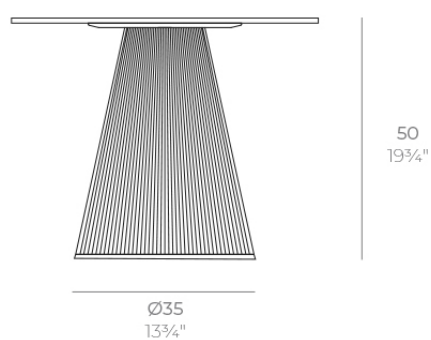

Gatsby base ø35x50cm s30

by Ramón Esteve

The Gatsby collection, designed by Ramón Esteve, evokes the elegance and glamour of Art Deco, reminding us of the Roaring Twenties. Inspired by the bonanza, parties and excesses of that era, Gatsby combines intricate design with extraordinary simplicity, reflecting the American dream.

Info

Description

Weight: 3.2 Kg

GATSBY Mesa Base Redonda Ø35x50cm S30
GATSBY Round Base Table Ø35x50cm S30
ref. 54448

TABLE TOP - SOBRE

- Ø50 cm
Ø19 1/4"
- Ø59 cm
Ø23 1/4"
- Ø69 cm
Ø27 1/4"

Finishes

finishes