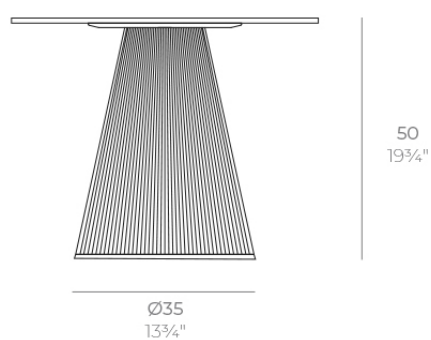

Info

Description

Weight: 3.2 Kg

GATSBY Mesa Base Redonda Ø35x50cm S30
GATSBY Round Base Table Ø35x50cm S30
ref. 54448

TABLE TOP - SOBRE

- Ø50 cm
  Ø19 1/4"
- Ø59 cm
  Ø23 1/4"
- Ø69 cm
  Ø27 1/4"