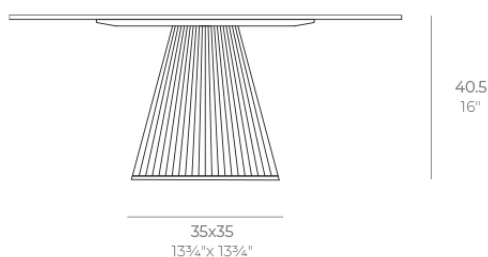

Gatsby base 35x35x40cm s50

by Ramón Esteve

The Gatsby collection, designed by Ramón Esteve, evokes the elegance and glamour of Art Deco, reminding us of the Roaring Twenties. Inspired by the bonanza, parties and excesses of that era, Gatsby combines intricate design with extraordinary simplicity, reflecting the American dream.

Info

Description

Weight: 4.3 Kg

GATSBY Mesa Base Cuadrada 35x35x40.5cm S50
GATSBY Square Base Table 35x35x40.5cm S50
ref. 54447

TABLE TOP - SOBRE

- 69 x 69 cm
27¹/₄" x 27¹/₄"
- 79 x 79 cm
31" x 31"
- 89 x 89 cm
35" x 35"
- 100 x 100 cm
39¹/₄" x 39¹/₄"