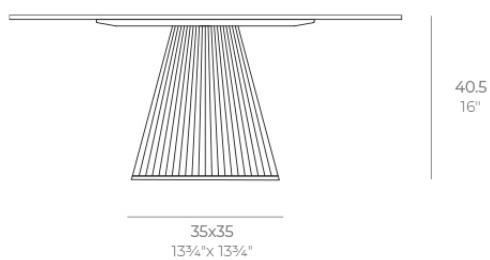

## Gatsby base 35x35x40cm s50

by Ramón Esteve

The Gatsby collection, designed by Ramón Esteve, evokes the elegance and glamour of Art Deco, reminding us of the Roaring Twenties. Inspired by the bonanza, parties and excesses of that era, Gatsby combines intricate design with extraordinary simplicity, reflecting the American dream.

### Description

Weight: 4.3 Kg

GATSBY Mesa Base Cuadrada 35x35x40.5cm S50  
GATSBY Square Base Table 35x35x40.5cm S50  
ref. 54447

#### TABLE TOP - SOBRE

- 69 x 69 cm  
27<sup>1</sup>/<sub>4</sub>" x 27<sup>1</sup>/<sub>4</sub>"
- 79 x 79 cm  
31" x 31"
- 89 x 89 cm  
35" x 35"
- 100 x 100 cm  
39<sup>1</sup>/<sub>4</sub>" x 39<sup>1</sup>/<sub>4</sub>"