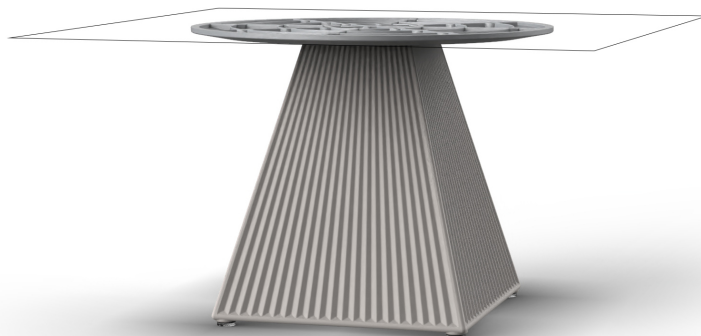

Gatsby base 35x35x40cm s50

by Ramón Esteve

The Gatsby collection, designed by Ramón Esteve, evokes the elegance and glamour of Art Deco, reminding us of the Roaring Twenties. Inspired by the bonanza, parties and excesses of that era, Gatsby combines intricate design with extraordinary simplicity, reflecting the American dream.

Info

Description

Weight: 4.3 Kg

GATSBY Mesa Base Cuadrada 35x35x40.5cm S50
GATSBY Square Base Table 35x35x40.5cm S50
ref. 54447

TABLE TOP - SOBRE

- 69 x 69 cm
27¹/₄" x 27¹/₄"
- 79 x 79 cm
31" x 31"
- 89 x 89 cm
35" x 35"
- 100 x 100 cm
39¹/₄" x 39¹/₄"