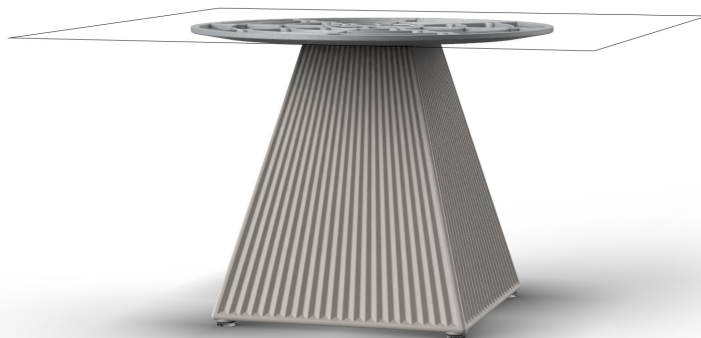

## Gatsby base 35x35x40cm s50

by Ramón Esteve

The Gatsby collection, designed by Ramón Esteve, evokes the elegance and glamour of Art Deco, reminding us of the Roaring Twenties. Inspired by the bonanza, parties and excesses of that era, Gatsby combines intricate design with extraordinary simplicity, reflecting the American dream.

### Description

Weight: 4.3 Kg

GATSBY Mesa Base Cuadrada 35x35x40.5cm S50  
GATSBY Square Base Table 35x35x40.5cm S50  
ref. 54447