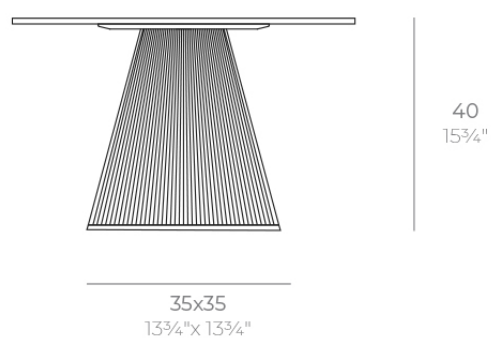

Info

Description

Weight: 4.3 Kg

GATSBY Mesa Base Cuadrada 35x35x40cm S30
GATSBY Square Base Table 35x35x40cm S30
ref. 54446

TABLE TOP - SOBRE

■ 50 x 50 cm
19 1/4" x 19 1/4"

■ 59 x 59 cm
23 1/4" x 23 1/4"