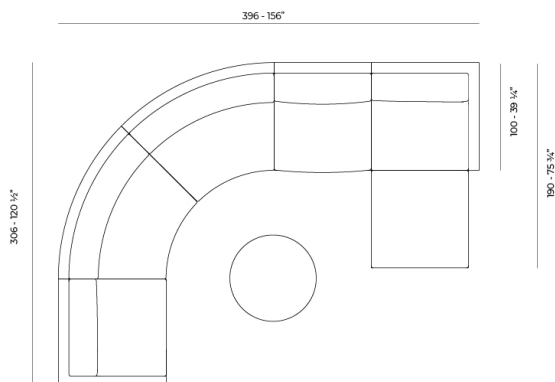

Combinations