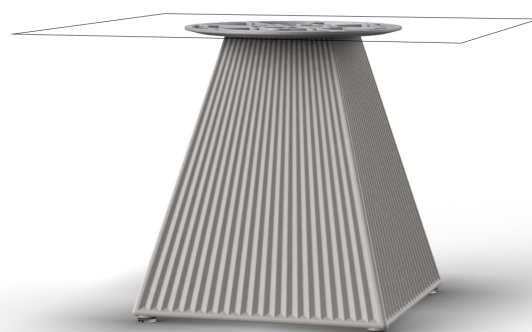

Gatsby base 35x35x40cm s30

by Ramón Esteve

The Gatsby collection, designed by Ramón Esteve, evokes the elegance and glamour of Art Deco, reminding us of the Roaring Twenties. Inspired by the bonanza, parties and excesses of that era, Gatsby combines intricate design with extraordinary simplicity, reflecting the American dream.

Info

Description

Weight: 4.3 Kg

GATSBY Mesa Base Cuadrada 35x35x40cm S30
GATSBY Square Base Table 35x35x40cm S30
ref. 54446

TABLE TOP - SOBRE

■ 50 x 50 cm
19 1/4" x 19 1/4"

■ 59 x 59 cm
23 1/4" x 23 1/4"

Combinations

- 1 x 54606 Sofá Brazo Derecho - Sectional Sofa Right
- 1 x 54405 Sofá Brazo Izquierdo - Sectional Sofa Left
- 1 x 54404 Sofá Módulo Central - Sectional Armless
- 2 x 54407 Sofá Módulo Esquina Curva 45° - Sectional Round Corner 45°
- 1 x 54408 Módulo Puffi - Sectional Puff
- 1 x 54441 + 1 x 66127 Mesa Baja 070 cm - 079 cm Low Table