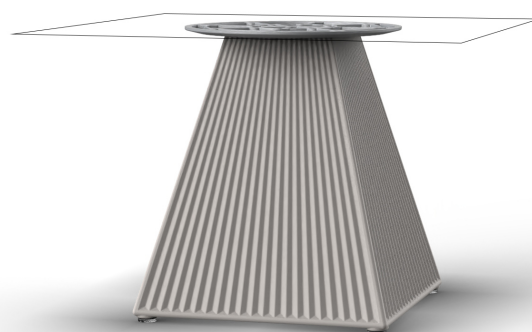

Gatsby base 35x35x40cm s30

by Ramón Esteve

The Gatsby collection, designed by Ramón Esteve, evokes the elegance and glamour of Art Deco, reminding us of the Roaring Twenties. Inspired by the bonanza, parties and excesses of that era, Gatsby combines intricate design with extraordinary simplicity, reflecting the American dream.

Info

Description

Weight: 4.3 Kg

GATSBY Mesa Base Cuadrada 35x35x40cm S30
GATSBY Square Base Table 35x35x40cm S30
ref. 54446

TABLE TOP - SOBRE

- 50 x 50 cm
19 1/4" x 19 1/4"
- 59 x 59 cm
23 1/4" x 23 1/4"

Finishes