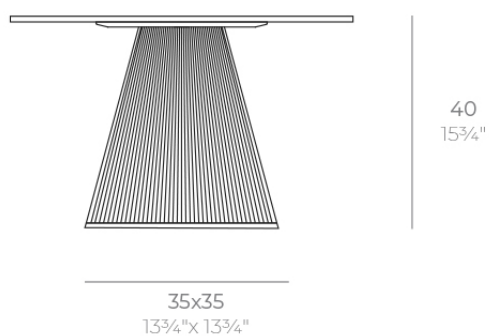

Gatsby base 35x35x40cm s30

by Ramón Esteve

The Gatsby collection, designed by Ramón Esteve, evokes the elegance and glamour of Art Deco, reminding us of the Roaring Twenties. Inspired by the bonanza, parties and excesses of that era, Gatsby combines intricate design with extraordinary simplicity, reflecting the American dream.

Info

Description

Weight: 4.3 Kg

GATSBY Mesa Base Cuadrada 35x35x40cm S30
GATSBY Square Base Table 35x35x40cm S30
ref. 54446

TABLE TOP - SOBRE

- 50 x 50 cm
19 1/4" x 19 1/4"
- 59 x 59 cm
23 1/4" x 23 1/4"

Finishes