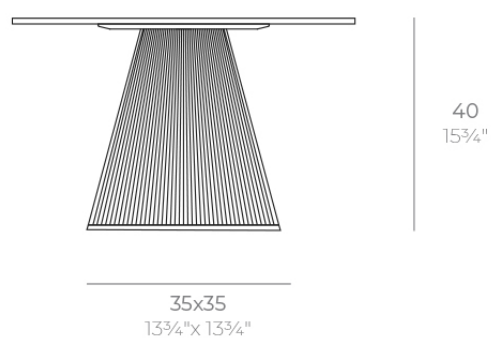

Gatsby base 35x35x40cm s30

by Ramón Esteve

The Gatsby collection, designed by Ramón Esteve, evokes the elegance and glamour of Art Deco, reminding us of the Roaring Twenties. Inspired by the bonanza, parties and excesses of that era, Gatsby combines intricate design with extraordinary simplicity, reflecting the American dream.

Info

Description

Weight: 4.3 Kg

GATSBY Mesa Base Cuadrada 35x35x40cm S30
GATSBY Square Base Table 35x35x40cm S30
ref. 54446

TABLE TOP - SOBRE

■ 50 x 50 cm
19 1/4" x 19 1/4"

■ 59 x 59 cm
23 1/4" x 23 1/4"

Combinations