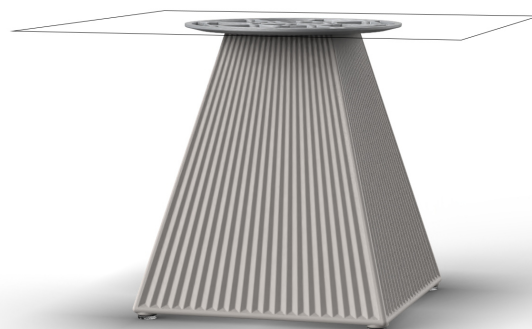

## Gatsby base 35x35x40cm s30

by Ramón Esteve

The Gatsby collection, designed by Ramón Esteve, evokes the elegance and glamour of Art Deco, reminding us of the Roaring Twenties. Inspired by the bonanza, parties and excesses of that era, Gatsby combines intricate design with extraordinary simplicity, reflecting the American dream.

### Description

Weight: 4.3 Kg

GATSBY Mesa Base Cuadrada 35x35x40cm S30  
GATSBY Square Base Table 35x35x40cm S30  
ref. 54446