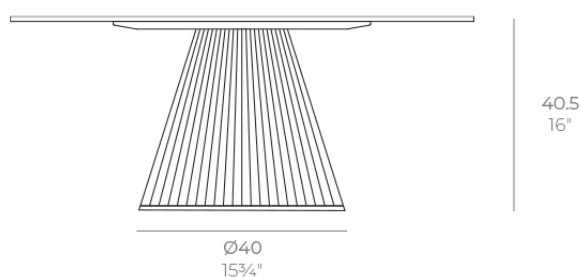

Gatsby base ø40x40cm s50

by Ramón Esteve

The Gatsby collection, designed by Ramón Esteve, evokes the elegance and glamour of Art Deco, reminding us of the Roaring Twenties. Inspired by the bonanza, parties and excesses of that era, Gatsby combines intricate design with extraordinary simplicity, reflecting the American dream.

Info

Description

Weight: 3.24 Kg

GATSBY Mesa Base Redonda Ø40x40.5cm S50
GATSBY Round Base Table Ø40x40.5cm S50
ref. 54445

TABLE TOP - SOBRE

- Ø79 cm
Ø31"
- Ø89 cm
Ø35"
- Ø100 cm
Ø39 1/4"

Finishes

finishes