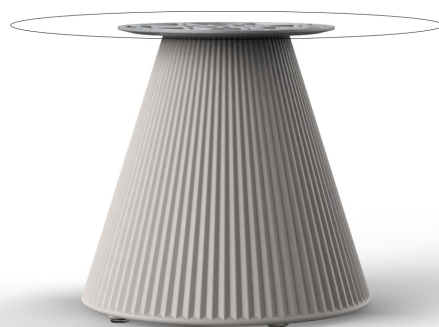

## Gatsby base ø40x40cm s30

by Ramón Esteve

The Gatsby collection, designed by Ramón Esteve, evokes the elegance and glamour of Art Deco, reminding us of the Roaring Twenties. Inspired by the bonanza, parties and excesses of that era, Gatsby combines intricate design with extraordinary simplicity, reflecting the American dream.

### Description

Weight: 3 Kg

GATSBY Mesa Base Redonda Ø40x40cm S30  
GATSBY Round Base Table Ø40x40cm S30  
ref. 54444