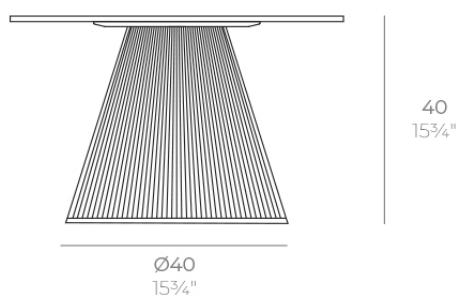

## Gatsby base ø40x40cm s30

by Ramón Esteve

The Gatsby collection, designed by Ramón Esteve, evokes the elegance and glamour of Art Deco, reminding us of the Roaring Twenties. Inspired by the bonanza, parties and excesses of that era, Gatsby combines intricate design with extraordinary simplicity, reflecting the American dream.

### Description

Weight: 3 Kg

GATSBY Mesa Base Redonda Ø40x40cm S30  
GATSBY Round Base Table Ø40x40cm S30  
ref. 54444

#### TABLE TOP - SOBRE

- Ø50 cm  
Ø19 1/4"
- Ø59 cm  
Ø23 1/4"
- Ø69 cm  
Ø27 1/4"