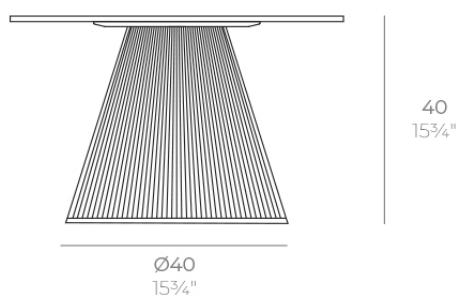

Info

Description

Weight: 3 Kg

GATSBY Mesa Base Redonda Ø40x40cm S30
GATSBY Round Base Table Ø40x40cm S30
ref. 54444

TABLE TOP - SOBRE

- Ø50 cm
  Ø19 1/4"
- Ø59 cm
  Ø23 1/4"
- Ø69 cm
  Ø27 1/4"