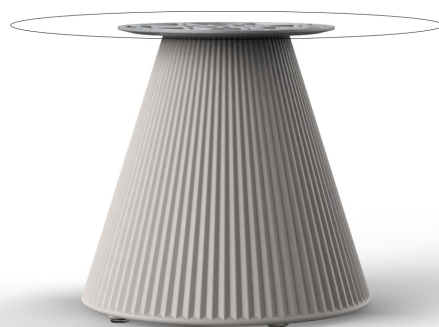

Gatsby base ø40x40cm s30

by Ramón Esteve

The Gatsby collection, designed by Ramón Esteve, evokes the elegance and glamour of Art Deco, reminding us of the Roaring Twenties. Inspired by the bonanza, parties and excesses of that era, Gatsby combines intricate design with extraordinary simplicity, reflecting the American dream.

Info

Description

Weight: 3 Kg

GATSBY Mesa Base Redonda Ø40x40cm S30
GATSBY Round Base Table Ø40x40cm S30
ref. 54444

TABLE TOP - SOBRE

- Ø50 cm
Ø19 1/4"
- Ø59 cm
Ø23 1/4"
- Ø69 cm
Ø27 1/4"

Finishes

finishes

BASIC

Ref. 54444

white 2001

ecru 2003

tortora 2004

cream 2017

camel 2020

clay 2022

cream granite

ice 2101

Matt Polyethylene

Ambients