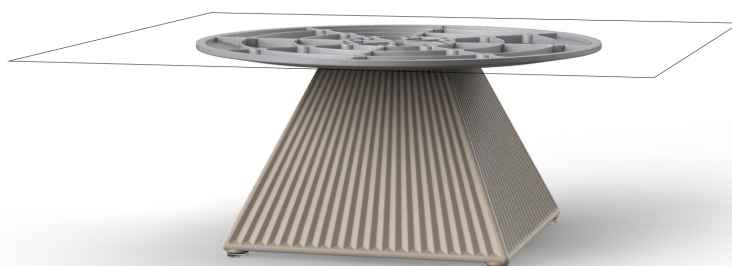

## Gatsby base 35x35x25 s50

by Ramón Esteve

The Gatsby collection, designed by Ramón Esteve, evokes the elegance and glamour of Art Deco, reminding us of the Roaring Twenties. Inspired by the bonanza, parties and excesses of that era, Gatsby combines intricate design with extraordinary simplicity, reflecting the American dream.

### Description

Weight: 3.21 Kg

GATSBY Mesa Base Cuadrada 35x35x25cm S50  
GATSBY Square Base Table 35x35x25cm S50  
ref. 54443