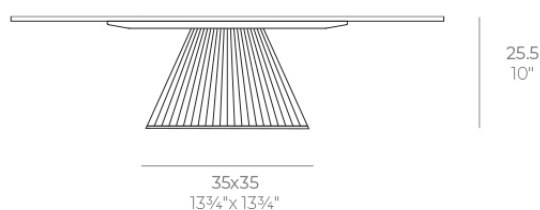

Info

Description

Weight: 3.21 Kg

GATSBY Mesa Base Cuadrada 35x35x25cm S50
GATSBY Square Base Table 35x35x25cm S50
ref. 54443

TABLE TOP - SOBRE

- 69 x 69 cm
  27 1/4" x 27 1/4"
- 79 x 79 cm
  31" x 31"
- 89 x 89 cm
  35" x 35"
- 100 x 100 cm
  39 1/4" x 39 1/4"