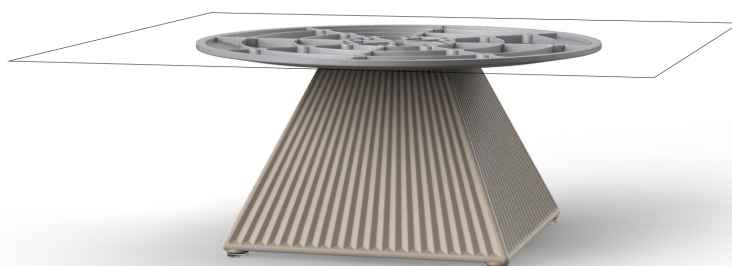

Gatsby base 35x35x25 s50

by Ramón Esteve

The Gatsby collection, designed by Ramón Esteve, evokes the elegance and glamour of Art Deco, reminding us of the Roaring Twenties. Inspired by the bonanza, parties and excesses of that era, Gatsby combines intricate design with extraordinary simplicity, reflecting the American dream.

Info

Description

Weight: 3.21 Kg

GATSBY Mesa Base Cuadrada 35x35x25cm S50
GATSBY Square Base Table 35x35x25cm S50
ref. 54443

TABLE TOP - SOBRE

- 69 x 69 cm
27 1/4" x 27 1/4"
- 79 x 79 cm
31" x 31"
- 89 x 89 cm
35" x 35"
- 100 x 100 cm
39 1/4" x 39 1/4"