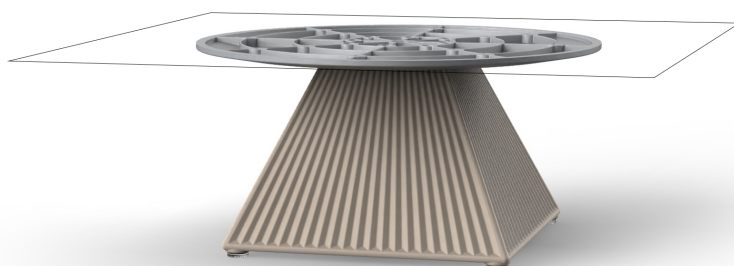

Gatsby base 35x35x25 s50

by Ramón Esteve

The Gatsby collection, designed by Ramón Esteve, evokes the elegance and glamour of Art Deco, reminding us of the Roaring Twenties. Inspired by the bonanza, parties and excesses of that era, Gatsby combines intricate design with extraordinary simplicity, reflecting the American dream.

Info

Description

Weight: 3.21 Kg

GATSBY Mesa Base Cuadrada 35x35x25cm S50
GATSBY Square Base Table 35x35x25cm S50
ref. 54443

TABLE TOP - SOBRE

- 69 x 69 cm
27 1/4" x 27 1/4"
- 79 x 79 cm
31" x 31"
- 89 x 89 cm
35" x 35"
- 100 x 100 cm
39 1/4" x 39 1/4"