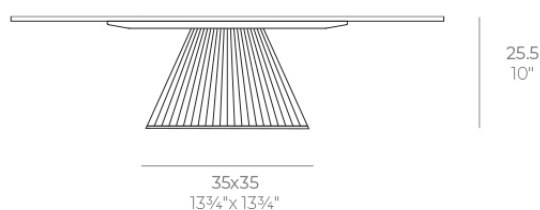

## Gatsby base 35x35x25 s50

by Ramón Esteve

The Gatsby collection, designed by Ramón Esteve, evokes the elegance and glamour of Art Deco, reminding us of the Roaring Twenties. Inspired by the bonanza, parties and excesses of that era, Gatsby combines intricate design with extraordinary simplicity, reflecting the American dream.

### Description

Weight: 3.21 Kg

GATSBY Mesa Base Cuadrada 35x35x25cm S50  
GATSBY Square Base Table 35x35x25cm S50  
ref. 54443

#### TABLE TOP - SOBRE

- 69 x 69 cm  
27 1/4" x 27 1/4"
- 79 x 79 cm  
31" x 31"
- 89 x 89 cm  
35" x 35"
- 100 x 100 cm  
39 1/4" x 39 1/4"