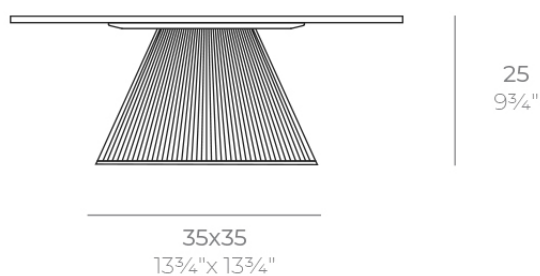

Gatsby base 35x35x25 s30

by Ramón Esteve

The Gatsby collection, designed by Ramón Esteve for Vondom, recalls the Art Déco lighting. Those crazy twenties. “Something new, extraordinary, beautiful, simple but sophisticatedly designed” said Francis Scott Fitzgerald about his aims for the novel he was about to write. The Great Gatsby was born in an age of prosperity, parties and excess. They called it “the American Dream”.

Info

Description

Weight: 3.15 Kg

GATSBY Mesa Base Cuadrada 35x35x25cm S30
GATSBY Square Base Table 35x35x25cm S30
ref. 54442

TABLE TOP - SOBRE

■ 50 x 50 cm
19 1/4" x 19 1/4"

■ 59 x 59 cm
23 1/4" x 23 1/4"

Combinations