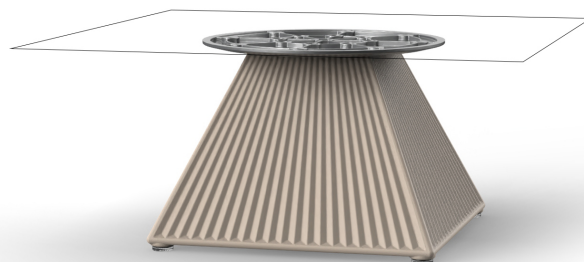

Gatsby base 35x35x25 s30

by Ramón Esteve

The Gatsby collection, designed by Ramón Esteve for Vondom, recalls the Art Déco lighting. Those crazy twenties. “Something new, extraordinary, beautiful, simple but sophisticatedly designed” said Francis Scott Fitzgerald about his aims for the novel he was about to write. The Great Gatsby was born in an age of prosperity, parties and excess. They called it “the American Dream”.

Info

Description

Weight: 3.15 Kg

GATSBY Mesa Base Cuadrada 35x35x25cm S30
GATSBY Square Base Table 35x35x25cm S30
ref. 54442

TABLE TOP - SOBRE

■ 50 x 50 cm
19 1/4" x 19 1/4"

■ 59 x 59 cm
23 1/4" x 23 1/4"

Combinations

- 1 x 54606 Sofá Brazo Derecho - Sectional Sofa Right
- 1 x 54405 Sofá Brazo Izquierdo - Sectional Sofa Left
- 1 x 54404 Sofá Módulo Central - Sectional Armless
- 2 x 54407 Sofá Módulo Esquina Curva 45° - Sectional Round Corner 45°
- 1 x 54408 Módulo Puff - Sectional Puff
- 1 x 54441 + 1 x 66127 Mesa Baja Ø70 cm - Ø79 cm Low Table