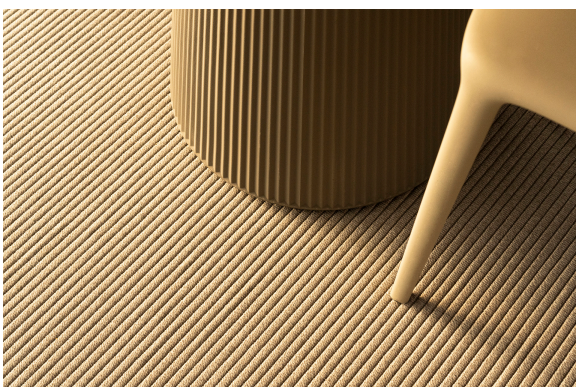

Gatsby base 35x35x25 s30

by Ramón Esteve

The Gatsby collection, designed by Ramón Esteve, evokes the elegance and glamour of Art Deco, reminding us of the Roaring Twenties. Inspired by the bonanza, parties and excesses of that era, Gatsby combines intricate design with extraordinary simplicity, reflecting the American dream.

ecru granite

cream granite

ice 2101

Matt Polyethylene

Ambients

VONDOM