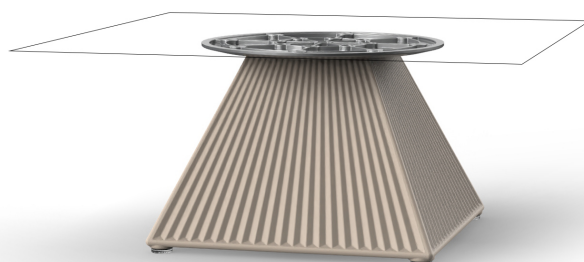

Gatsby base 35x35x25 s30

by Ramón Esteve

The Gatsby collection, designed by Ramón Esteve, evokes the elegance and glamour of Art Deco, reminding us of the Roaring Twenties. Inspired by the bonanza, parties and excesses of that era, Gatsby combines intricate design with extraordinary simplicity, reflecting the American dream.

Info

Description

Weight: 3.15 Kg

GATSBY Mesa Base Cuadrada 35x35x25cm S30
GATSBY Square Base Table 35x35x25cm S30
ref. 54442

TABLE TOP - SOBRE

- 50 x 50 cm
19 1/4" x 19 1/4"
- 59 x 59 cm
23 1/4" x 23 1/4"

Finishes