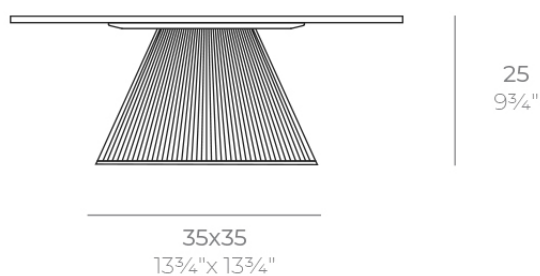

Gatsby base 35x35x25 s30

by Ramón Esteve

The Gatsby collection, designed by Ramón Esteve, evokes the elegance and glamour of Art Deco, reminding us of the Roaring Twenties. Inspired by the bonanza, parties and excesses of that era, Gatsby combines intricate design with extraordinary simplicity, reflecting the American dream.

Info

Description

Weight: 3.15 Kg

GATSBY Mesa Base Cuadrada 35x35x25cm S30
GATSBY Square Base Table 35x35x25cm S30
ref. 54442

TABLE TOP - SOBRE

- 50 x 50 cm
19 1/4" x 19 1/4"
- 59 x 59 cm
23 1/4" x 23 1/4"

Finishes