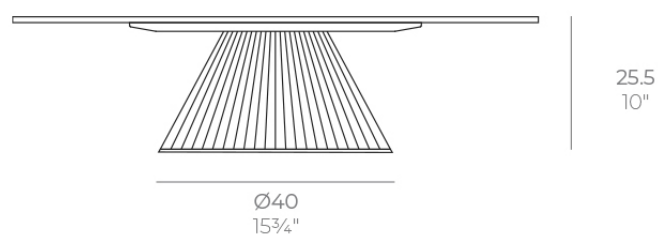

Gatsby base ø40x25 s50

by Ramón Esteve

The Gatsby collection, designed by Ramón Esteve, evokes the elegance and glamour of Art Deco, reminding us of the Roaring Twenties. Inspired by the bonanza, parties and excesses of that era, Gatsby combines intricate design with extraordinary simplicity, reflecting the American dream.

Info

Description

Weight: 2.44 Kg

GATSBY Mesa Base Redonda Ø40x25.5cm S50
GATSBY Round Base Table Ø40x25.5cm S50
ref. 54441

TABLE TOP - SOBRE

- Ø79 cm
Ø31"
- Ø89 cm
Ø35"
- Ø100 cm
Ø39 1/4"

Finishes

finishes