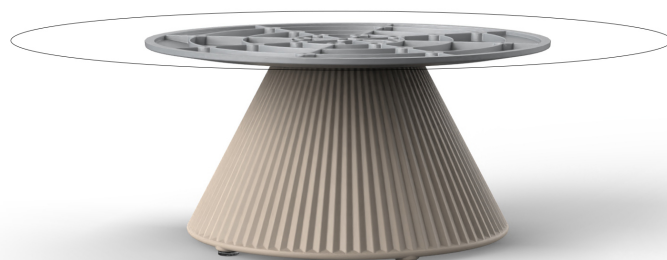

Gatsby base ø40x25 s50

by Ramón Esteve

The Gatsby collection, designed by Ramón Esteve, evokes the elegance and glamour of Art Deco, reminding us of the Roaring Twenties. Inspired by the bonanza, parties and excesses of that era, Gatsby combines intricate design with extraordinary simplicity, reflecting the American dream.

Info

Description

Weight: 2.44 Kg

GATSBY Mesa Base Redonda Ø40x25.5cm S50
GATSBY Round Base Table Ø40x25.5cm S50
ref. 54441

TABLE TOP - SOBRE

- Ø79 cm
Ø31"
- Ø89 cm
Ø35"
- Ø100 cm
Ø39 1/4"

Finishes

finishes

BASIC

Ref. 54441

white 2001

ecru 2003

tortora 2004

cream 2017

camel 2020

clay 2022