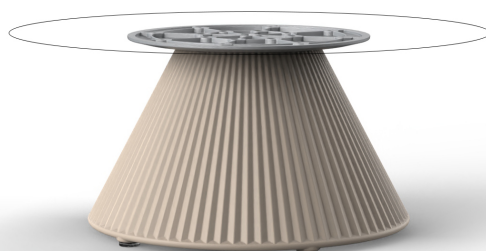

Gatsby base ø40x25 s30

by Ramón Esteve

The Gatsby collection, designed by Ramón Esteve, evokes the elegance and glamour of Art Deco, reminding us of the Roaring Twenties. Inspired by the bonanza, parties and excesses of that era, Gatsby combines intricate design with extraordinary simplicity, reflecting the American dream.

Info

Description

The Gatsby tables, designed by Ramón Esteve for Vondom, evoke the essence of Art Deco and the opulence of the 1920s. Available with a polyethylene base in circular or square shapes, these tables stand out for their versatility and elegance.

Weight: 2.38 Kg

GATSBY Mesa Base Redonda Ø40x25cm S30
GATSBY Round Base Table Ø40x25cm S30
ref. 54440

TABLE TOP - SOBRE

- Ø50 cm
Ø19 1/4"
- Ø59 cm
Ø23 1/4"
- Ø69 cm
Ø27 1/4"

Finishes

finishes

BASIC

Ref. 54440