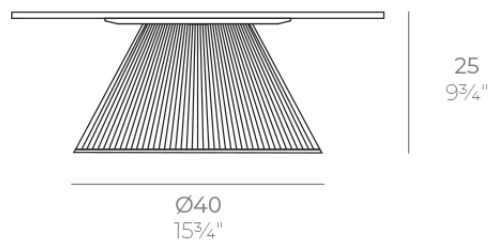

Gatsby base ø40x25 s30

by Ramón Esteve

The Gatsby collection, designed by Ramón Esteve, evokes the elegance and glamour of Art Deco, reminding us of the Roaring Twenties. Inspired by the bonanza, parties and excesses of that era, Gatsby combines intricate design with extraordinary simplicity, reflecting the American dream.

Info

Description

The Gatsby tables, designed by Ramón Esteve for Vondom, evoke the essence of Art Deco and the opulence of the 1920s. Available with a polyethylene base in circular or square shapes, these tables stand out for their versatility and elegance.

Weight: 2.38 Kg

GATSBY Mesa Base Redonda Ø40x25cm S30
GATSBY Round Base Table Ø40x25cm S30
ref. 54440

TABLE TOP - SOBRE

- Ø50 cm
Ø19 1/4"
- Ø59 cm
Ø23 1/4"
- Ø69 cm
Ø27 1/4"

Finishes

finishes

BASIC

Ref. 54440