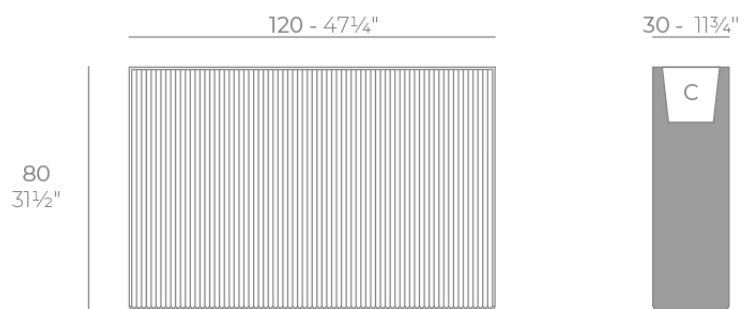

## Gatsby wall 120x30x80

by Ramón Esteve

The Gatsby collection, designed by Ramón Esteve, evokes the elegance and glamour of Art Deco, reminding us of the Roaring Twenties. Inspired by the bonanza, parties and excesses of that era, Gatsby combines intricate design with extraordinary simplicity, reflecting the American dream.

### Description

Weight: 23 Kg

GATSBY Wall  
GATSBY Wall  
ref. 54436  
C= 115x25x23 45 1/4"x9 3/4"x9"  
53 L  
14Gal