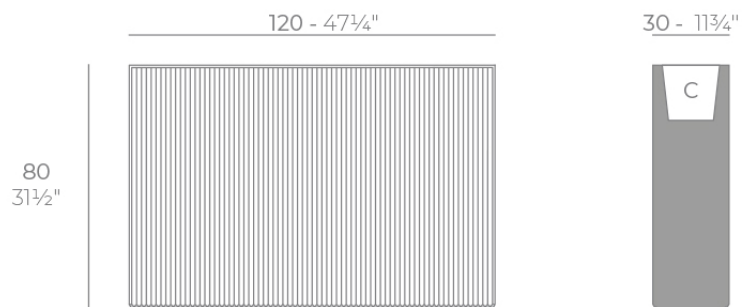

## Gatsby wall 120x30x80

by Ramón Esteve

The Gatsby collection, designed by Ramón Esteve, evokes the elegance and glamour of Art Deco, reminding us of the Roaring Twenties. Inspired by the bonanza, parties and excesses of that era, Gatsby combines intricate design with extraordinary simplicity, reflecting the American dream.

### Description

Weight: 23 Kg

GATSBY Wall  
GATSBY Wall  
ref. 54436  
C= 115x25x23 45 1/4"x9 3/4"x9"  
53 L  
14Gal