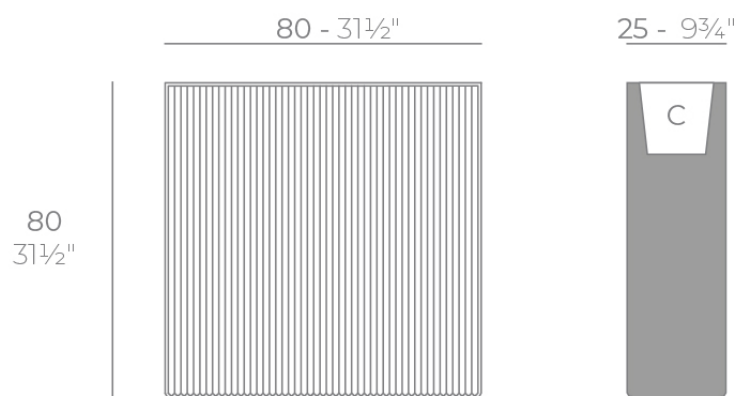

## Gatsby wall 80x25x80

by Ramón Esteve

The Gatsby collection, designed by Ramón Esteve, evokes the elegance and glamour of Art Deco, reminding us of the Roaring Twenties. Inspired by the bonanza, parties and excesses of that era, Gatsby combines intricate design with extraordinary simplicity, reflecting the American dream.

### Description

Weight: 16 Kg

GATSBY Wall  
GATSBY Wall  
ref. 54435  
C= 75x21x23 29 1/2"x8 1/4"x9"  
32 L  
8 1/2Gal