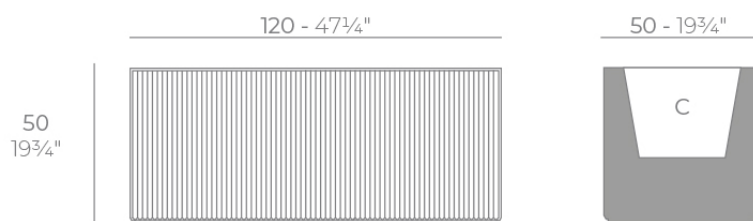

Gatsby jardiniere 120x50x50

by Ramón Esteve

The Gatsby collection, designed by Ramón Esteve, evokes the elegance and glamour of Art Deco, reminding us of the Roaring Twenties. Inspired by the bonanza, parties and excesses of that era, Gatsby combines intricate design with extraordinary simplicity, reflecting the American dream.

Info

Description

Weight: 21 Kg

GATSBY Jardinera
GATSBY Jardiniera
ref. 54434
C= 110x40x34 43 1/4"x15 3/4"x13 1/2"
118 L
31 1/4Gal

Finishes

finishes

BASIC

Ref. 54434A