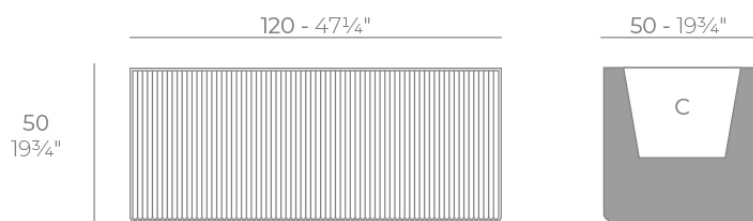

Gatsby jardiniere 120x50x50

by Ramón Esteve

The Gatsby collection, designed by Ramón Esteve, evokes the elegance and glamour of Art Deco, reminding us of the Roaring Twenties. Inspired by the bonanza, parties and excesses of that era, Gatsby combines intricate design with extraordinary simplicity, reflecting the American dream.

Info

Description

Weight: 21 Kg

GATSBY Jardinera
GATSBY Jardiniera
ref. 54434
C= 110x40x34 43¹/₄"x15³/₄"x13¹/₂"
118 L
31¹/₄Gal

Finishes

finishes

BASIC

Ref. 54434A