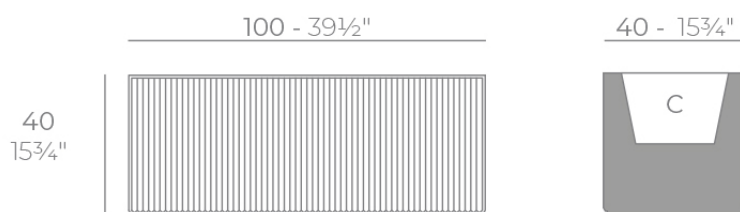

Info

Description

Weight: 13 Kg

GATSBY Jardinera
GATSBY Jardiniera
ref. 54433
C= 93x32x23 36 1/2"x12 1/2"x9"
55 L
14 1/2Gal

Finishes

finishes

BASIC

Ref. 54433A