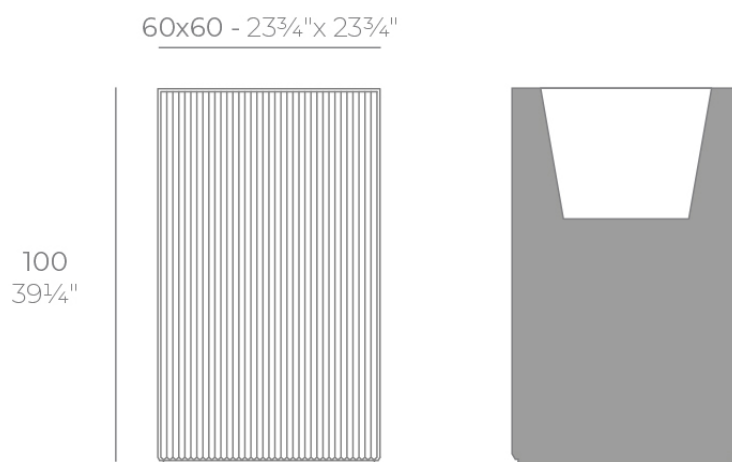

Gatsby prisma planter 60x60x100

by Ramón Esteve

The Gatsby collection, designed by Ramón Esteve, evokes the elegance and glamour of Art Deco, reminding us of the Roaring Twenties. Inspired by the bonanza, parties and excesses of that era, Gatsby combines intricate design with extraordinary simplicity, reflecting the American dream.

Info

Description

Weight: 25 Kg

GATSBY Cubo Alto
GATSBY Hight Cube
ref. 54432
C= 48x48x40 20³/₄"x20³/₄"x15³/₄"
62 L
16¹/₂Gal

Finishes

finishes

BASIC

Ref. 54432A