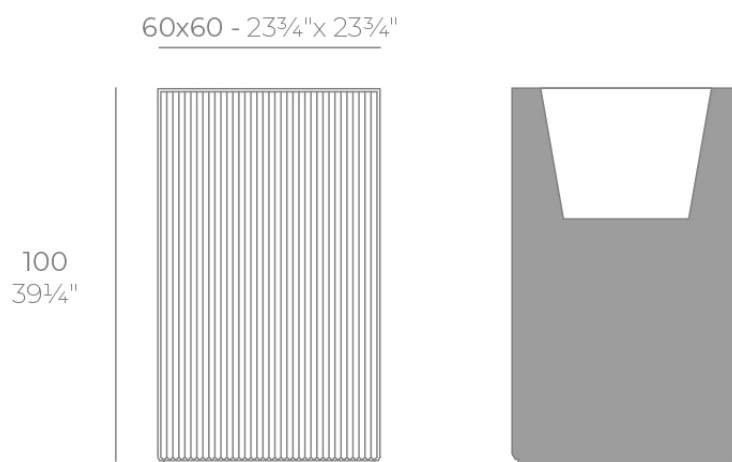

## Gatsby prisma planter 60x60x100

by Ramón Esteve

The Gatsby collection, designed by Ramón Esteve, evokes the elegance and glamour of Art Deco, reminding us of the Roaring Twenties. Inspired by the bonanza, parties and excesses of that era, Gatsby combines intricate design with extraordinary simplicity, reflecting the American dream.

### Description

Weight: 25 Kg

GATSBY Cubo Alto  
GATSBY Hight Cube  
ref. 54432  
C= 48x48x40 20<sup>3</sup>/<sub>4</sub>"x20<sup>3</sup>/<sub>4</sub>"x15<sup>3</sup>/<sub>4</sub>"  
62 L  
16<sup>1</sup>/<sub>2</sub>Gal