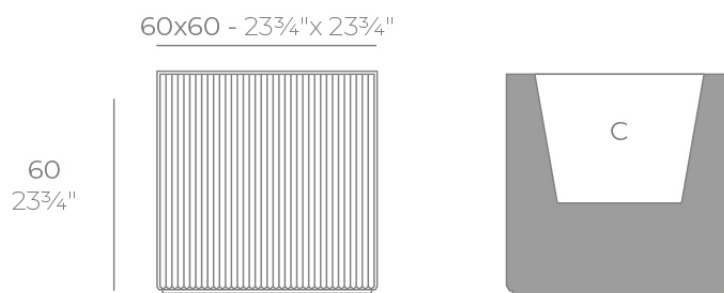

Gatsby prisma planter 60x60x60

by Ramón Esteve

The Gatsby collection, designed by Ramón Esteve, evokes the elegance and glamour of Art Deco, reminding us of the Roaring Twenties. Inspired by the bonanza, parties and excesses of that era, Gatsby combines intricate design with extraordinary simplicity, reflecting the American dream.

Info

Description

Weight: 18 Kg

GATSBY Cubo
GATSBY Cube
ref. 54431
C= 48x48x34 20³/₄"x20³/₄"x13¹/₂"
53 L
14Gal

Finishes

finishes

BASIC

Ref. 54431A