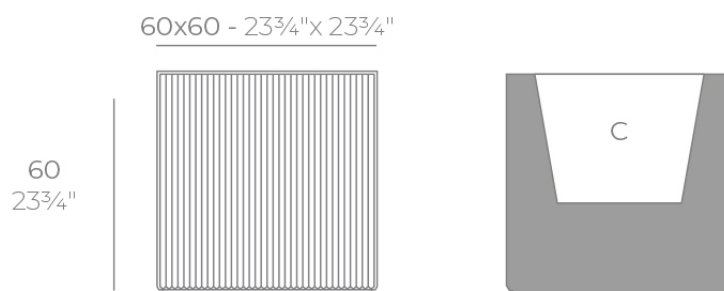

Gatsby prisma planter 60x60x60

by Ramón Esteve

The Gatsby collection, designed by Ramón Esteve, evokes the elegance and glamour of Art Deco, reminding us of the Roaring Twenties. Inspired by the bonanza, parties and excesses of that era, Gatsby combines intricate design with extraordinary simplicity, reflecting the American dream.

Info

Description

Weight: 18 Kg

GATSBY Cubo
GATSBY Cube
ref. 54431
C= 48x48x34 20³/₄"x20³/₄"x13¹/₂"
53 L
14Gal

Finishes

finishes

BASIC

Ref. 54431A